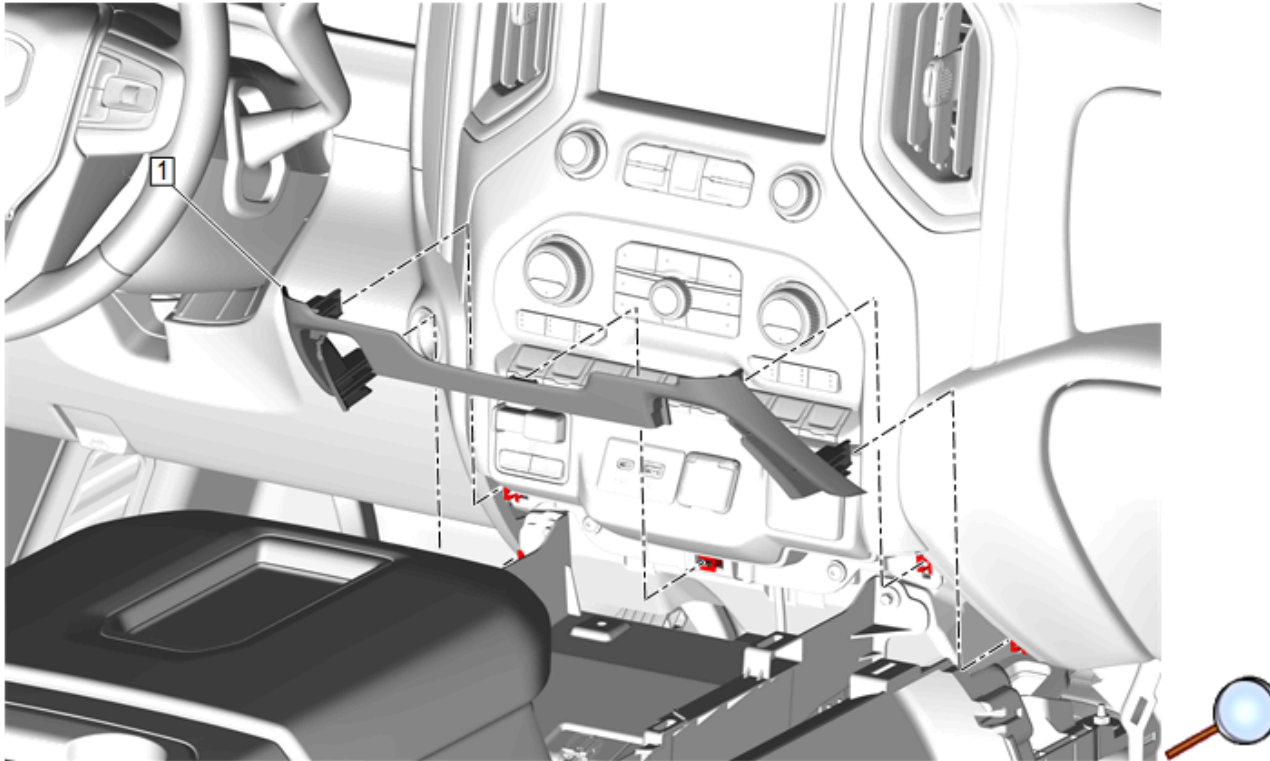

Instrument Panel Lower Trim Panel Replacement (With Front Floor Console)

Instrument Panel Lower Trim Panel Replacement

Callout	Component Name
Preliminary Procedure Front Floor Console Cup Holder Trim Plate Replacement	
1	Instrument Panel Lower Trim Panel Procedure Using a flat-bladed plastic trim tool, release the retainer clips.