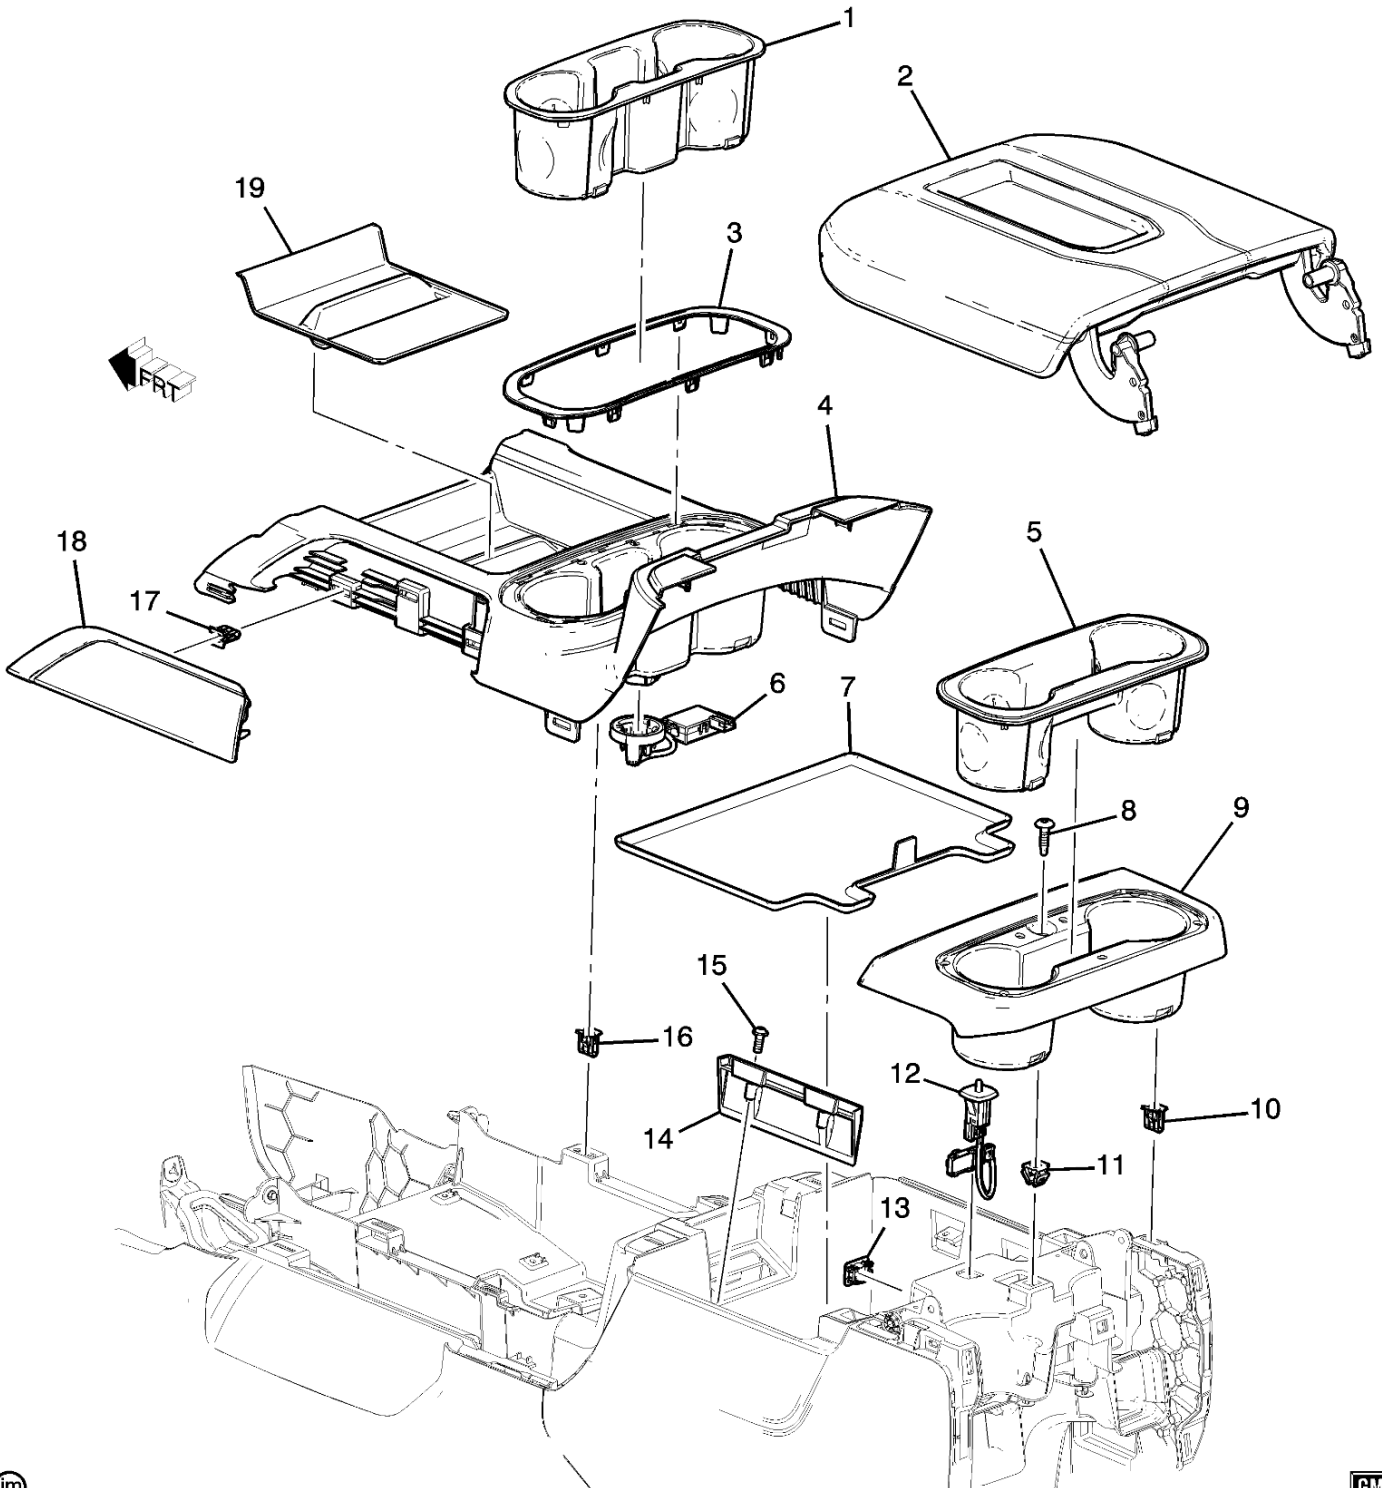

VIN:1GCUYHEL3KZ145852

L - Light Truck > 2019 > K - 5C2 - CK10543 - Silverado / Sierra / Cheyenne Light Duty - 03, 43, 53 Bodystyle (4WD)(New Model) > 16 - CAB AND BODY STRUCTURE-MIRRORS-DOORS-TRIM-SEAT BELTS-WIPERS > (5C16-029) 2019-2020 CK105,107(03-43-53) CONSOLE/FLOOR PART 2 UPPER (D07, EXC CHARGER K4C) >

5C16-029 06/27/2018

Make: Light Truck

Year: 2019

Model: Silverado / Sierra / Cheyenne Light Duty - 03, 43, 53 Bodystyle
(4WD)(New Model)

VIN:1GCUYHEL3KZ145852

L - Light Truck > 2019 > K - 5C2 - CK10543 - Silverado / Sierra / Cheyenne Light Duty - 03, 43, 53 Bodystyle (4WD)(New Model) > 16 - CAB AND BODY STRUCTURE-MIRRORS-DOORS-TRIM-SEAT BELTS-WIPERS > (5C16-029)
2019-2020 CK105,107(03-43-53) CONSOLE/FLOOR PART 2 UPPER (D07, EXC CHARGER K4C) >

Call	Part #	Group	H	Description	Usage	Year	Qty
Turn Off Filtering to Display Parts							