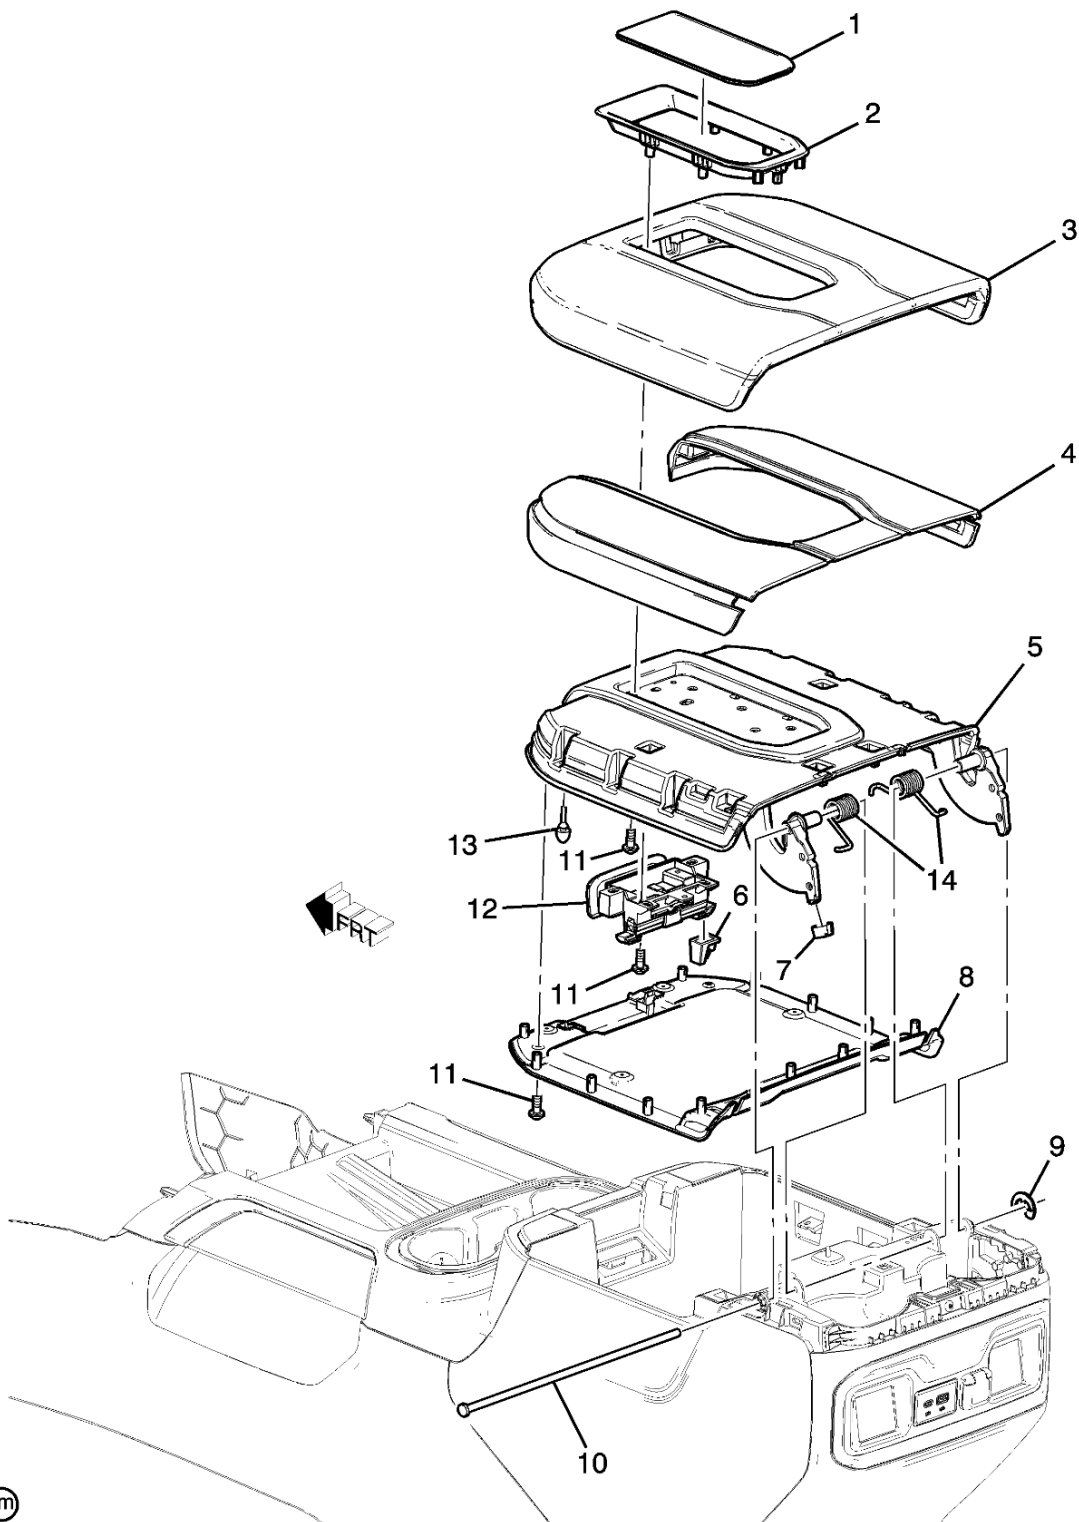

VIN:1GCUYHEL3KZ145852

L - Light Truck > 2019 > K - 5C2 - CK10543 - Silverado / Sierra / Cheyenne Light Duty - 03, 43, 53 Bodystyle (4WD)(New Model) > 16 - CAB AND BODY  
STRUCTURE-MIRRORS-DOORS-TRIM-SEAT BELTS-WIPERS > (5C16-185) 2019-2020 CK105,107(03-43-53) CONSOLE/FLOOR PART 4 ARMREST (D07) >

5C16-185 06/27/2018

Make: Light Truck

Year: 2019

Model: Silverado / Sierra / Cheyenne Light Duty - 03, 43, 53 Bodystyle  
(4WD)(New Model)

VIN:1GCUYHEL3KZ145852

L - Light Truck > 2019 > K - 5C2 - CK10543 - Silverado / Sierra / Cheyenne Light Duty - 03, 43, 53 Bodystyle (4WD)(New Model) > 16 - CAB AND BODY STRUCTURE-MIRRORS-DOORS-TRIM-SEAT BELTS-WIPERS > (5C16-185)  
2019-2020 CK105,107(03-43-53) CONSOLE/FLOOR PART 4 ARMREST (D07) >