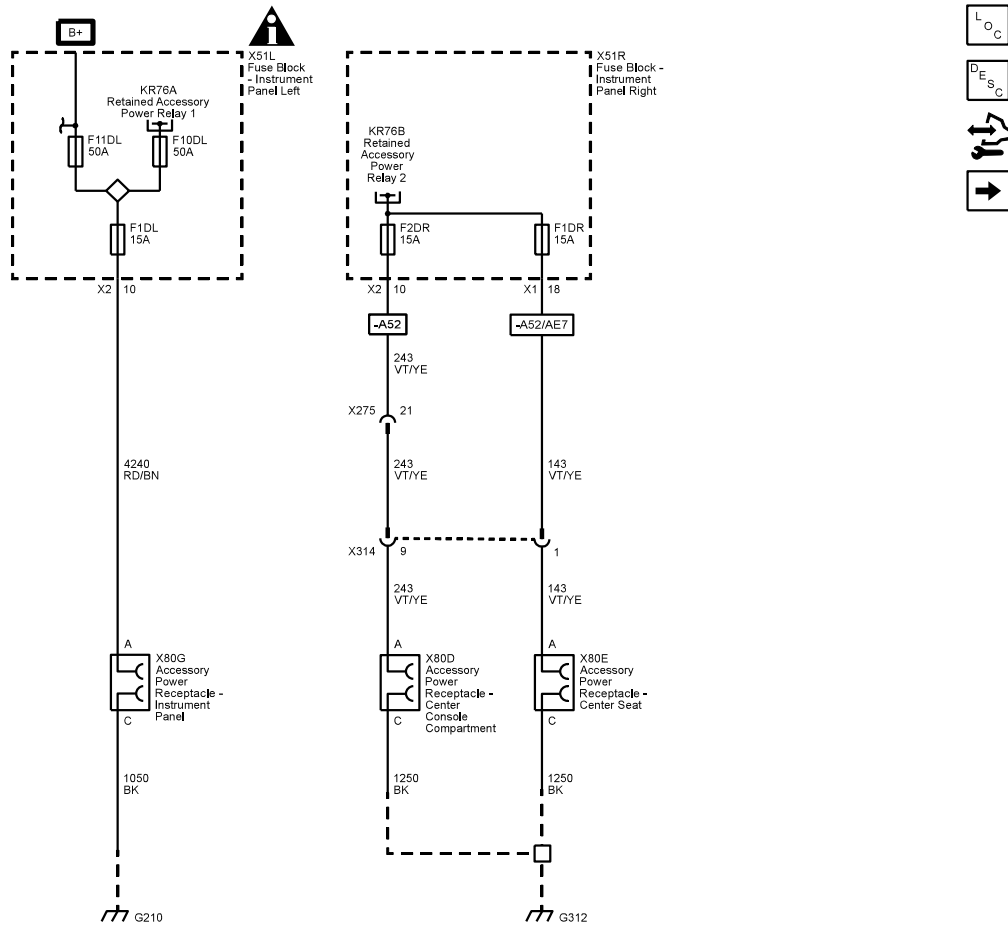

Power Outlets

Schematic and Routing Diagrams

Cigar Lighter/Power Outlet Schematics

12-Volt DC Power Outlets (Bench Seat - D09)

2015 CHEVROLET SILVERADO/GMC SIERRA
ELECTRICAL SECTION