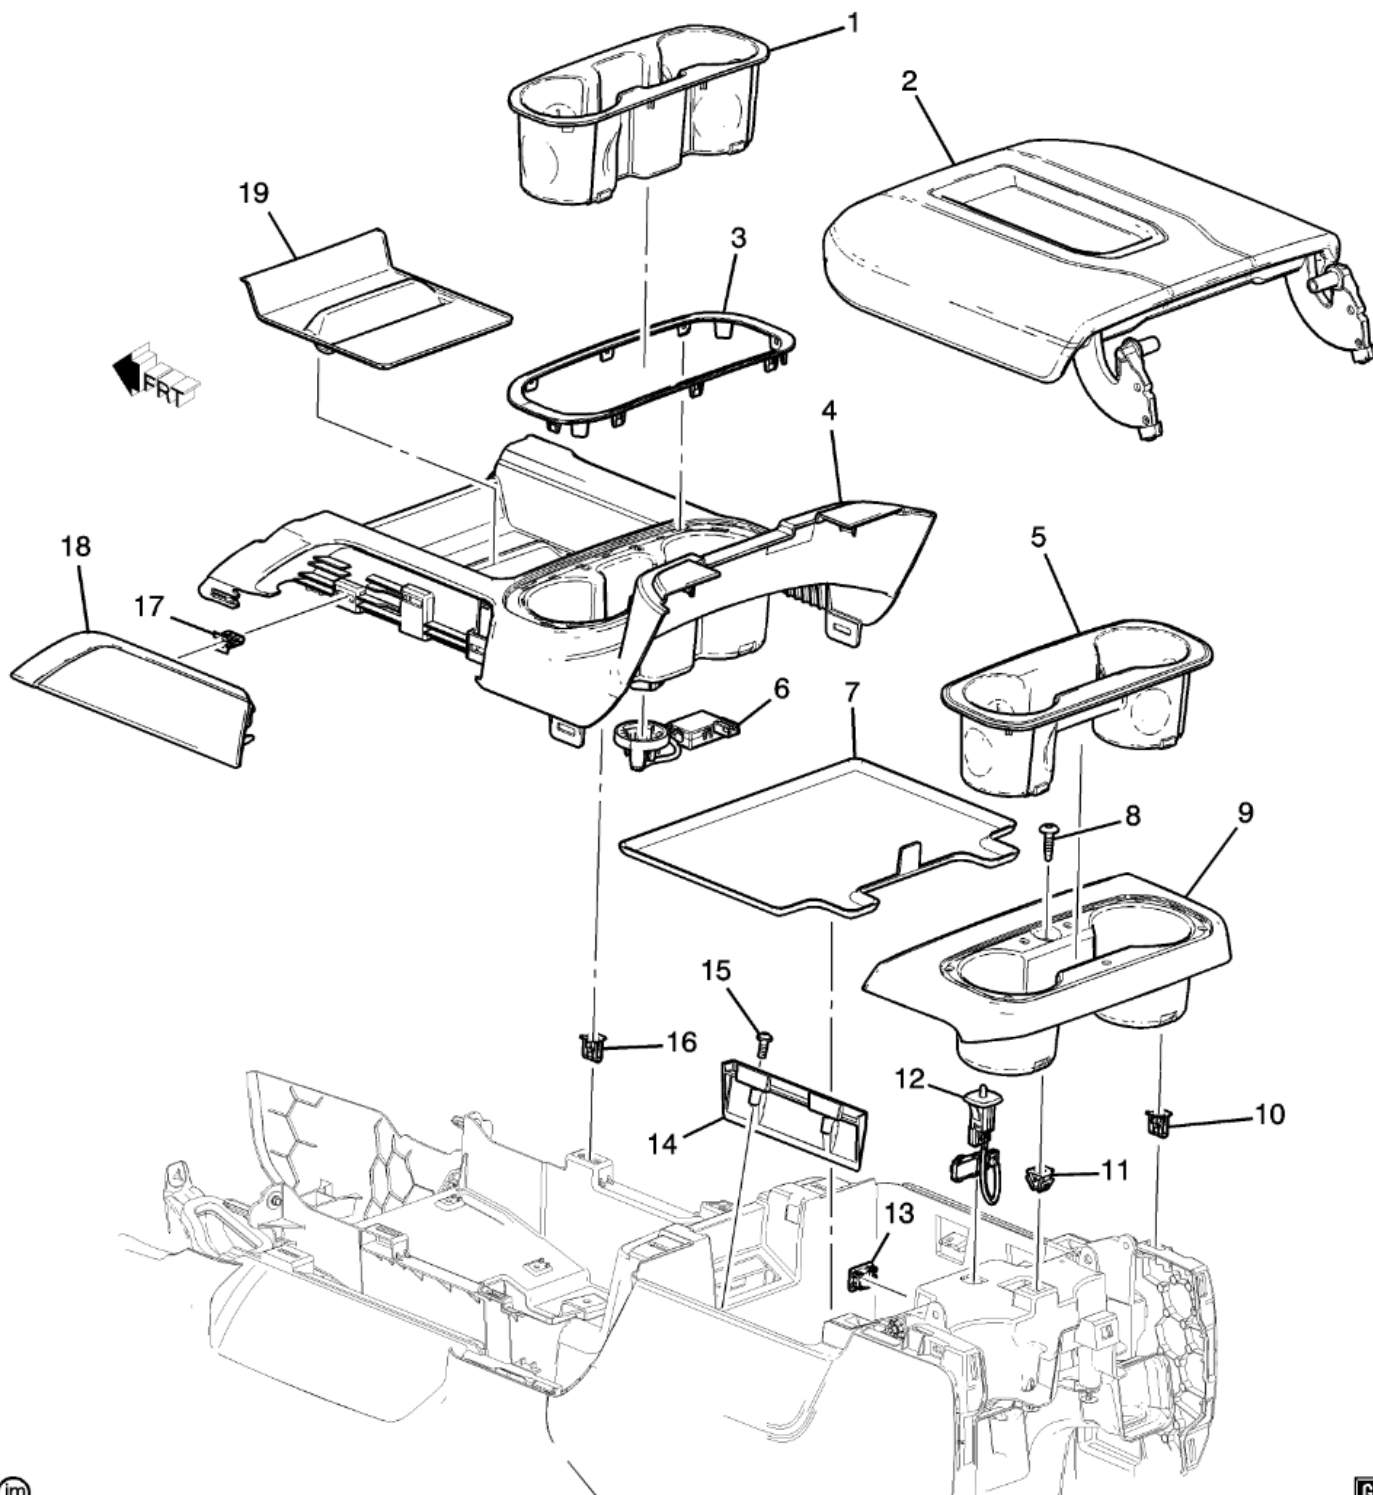

VIN:1GCPYFED7KZ385318

L - Light Truck > 2019 > K - 5C2 - CK10543 - Silverado / Sierra / Cheyenne Light Duty - 03, 43, 53 Bodystyle (4WD)(New Model) > 16 - CAB AND BODY STRUCTURE-MIRRORS-DOORS-TRIM-SEAT BELTS-WIPERS > (5C16-029) 2019-2020 CK105,107(03-43-53) CONSOLE/FLOOR PART 2 UPPER (D07, EXC CHARGER K4C) >

5C16-029 06/27/2018