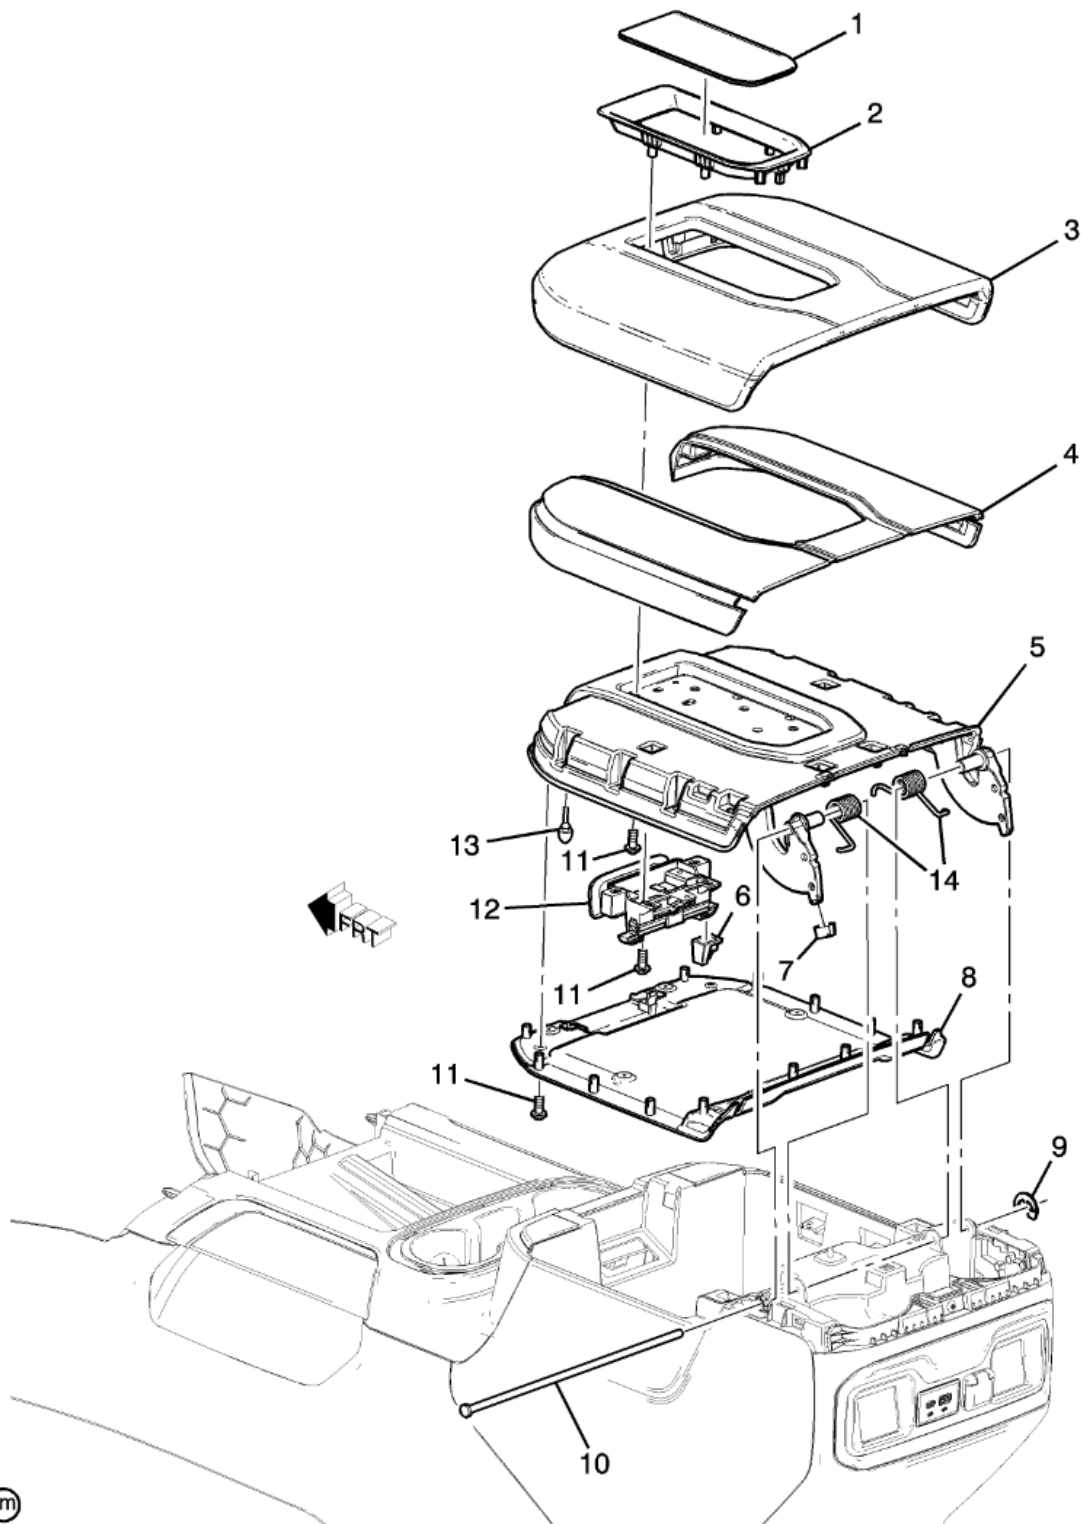

VIN:1GCPYFED7KZ385318

L - Light Truck > 2019 > K - 5C2 - CK10543 - Silverado / Sierra / Cheyenne Light Duty - 03, 43, 53 Bodystyle (4WD)(New Model) > 16 - CAB AND BODY
STRUCTURE-MIRRORS-DOORS-TRIM-SEAT BELTS-WIPERS > (5C16-185) 2019-2020 CK105,107(03-43-53) CONSOLE/FLOOR PART 4 ARMREST (D07) >

5C16-185 06/27/2018

Make: Light Truck

Year: 2019

Model: Silverado / Sierra / Cheyenne Light Duty - 03, 43, 53 Bodystyle
(4WD)(New Model)

VIN:1GCPYFED7KZ385318

L - Light Truck > 2019 > K - 5C2 - CK10543 - Silverado / Sierra / Cheyenne Light Duty - 03, 43, 53 Bodystyle (4WD)(New Model) > 16 - CAB AND BODY STRUCTURE-MIRRORS-DOORS-TRIM-SEAT BELTS-WIPERS > (5C16-185)
2019-2020 CK105,107(03-43-53) CONSOLE/FLOOR PART 4 ARMREST (D07) >