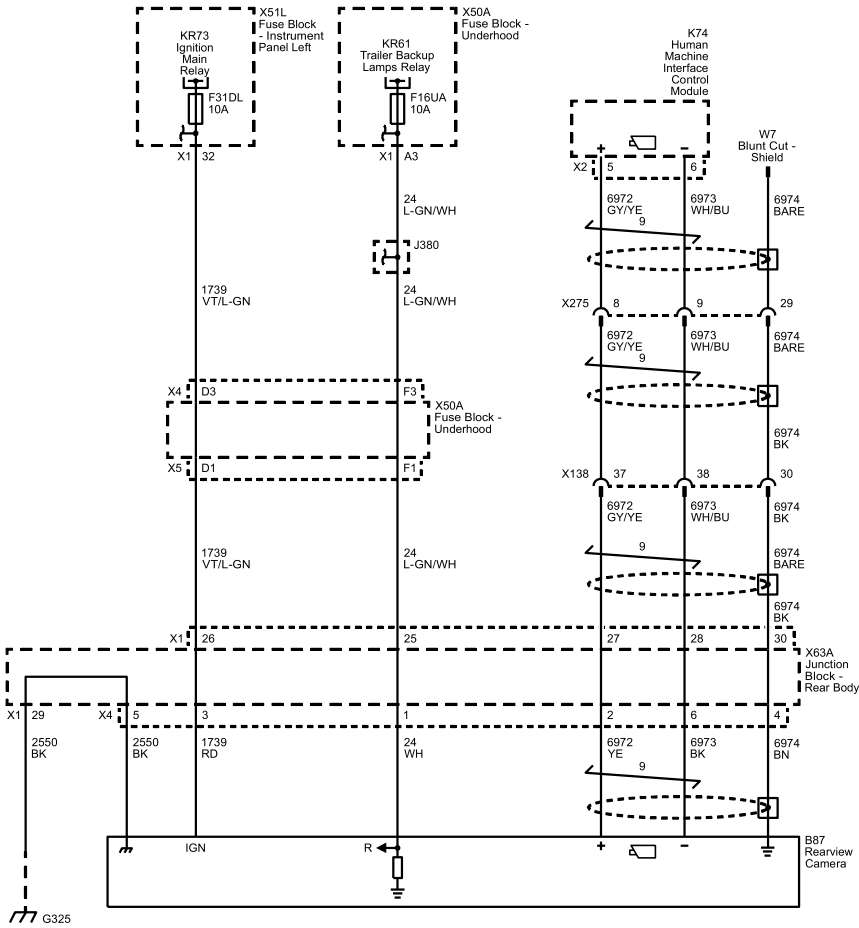

Rearview Camera (UVC with IO4, IO5 or IO6)

2015 CHEVROLET SILVERADO/GMC SIERRA
ELECTRICAL SECTION