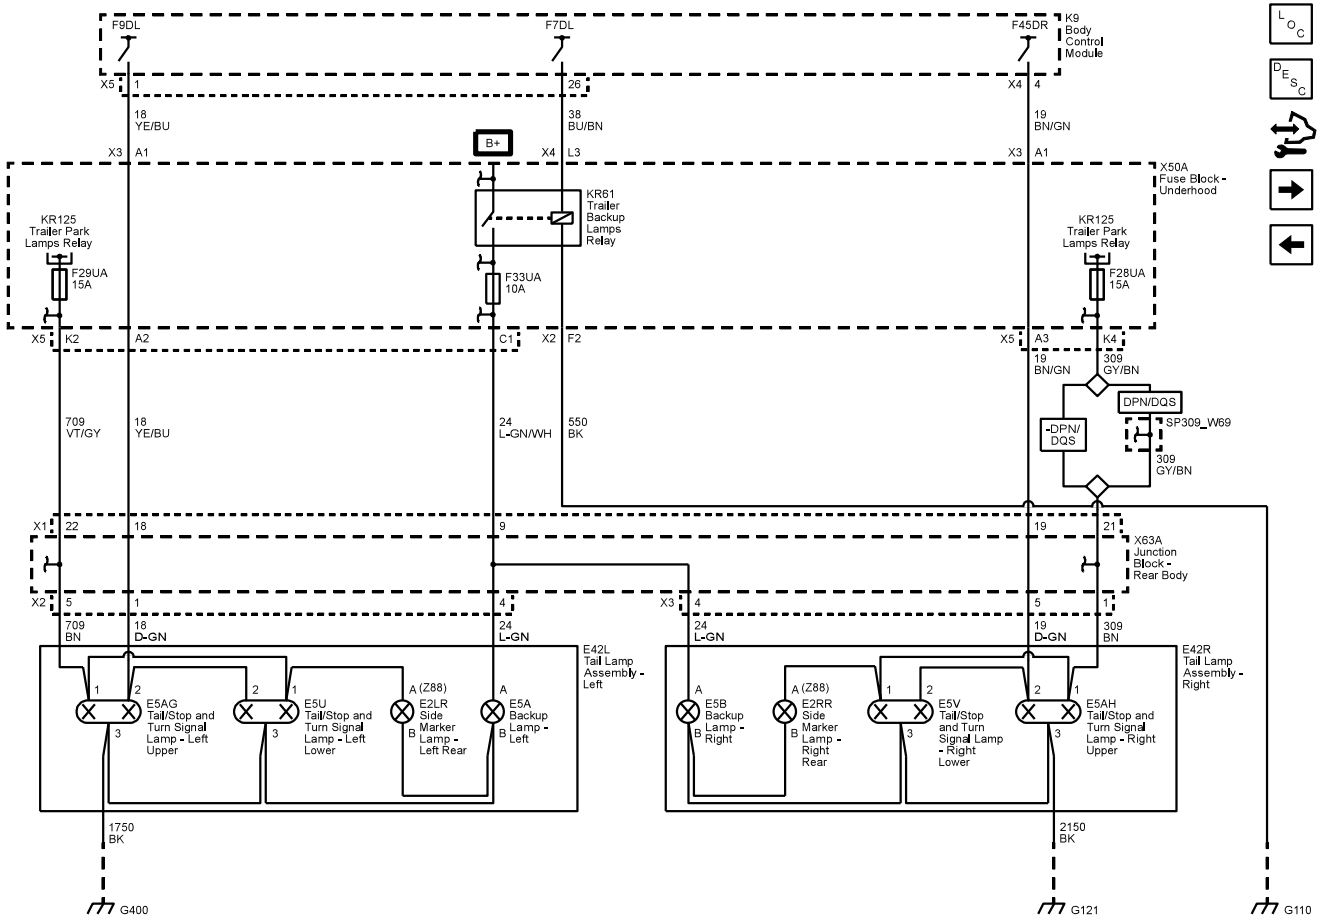

Tail Lamps (without ZW9)

2015 CHEVROLET SILVERADO/GMC SIERRA  
ELECTRICAL SECTION