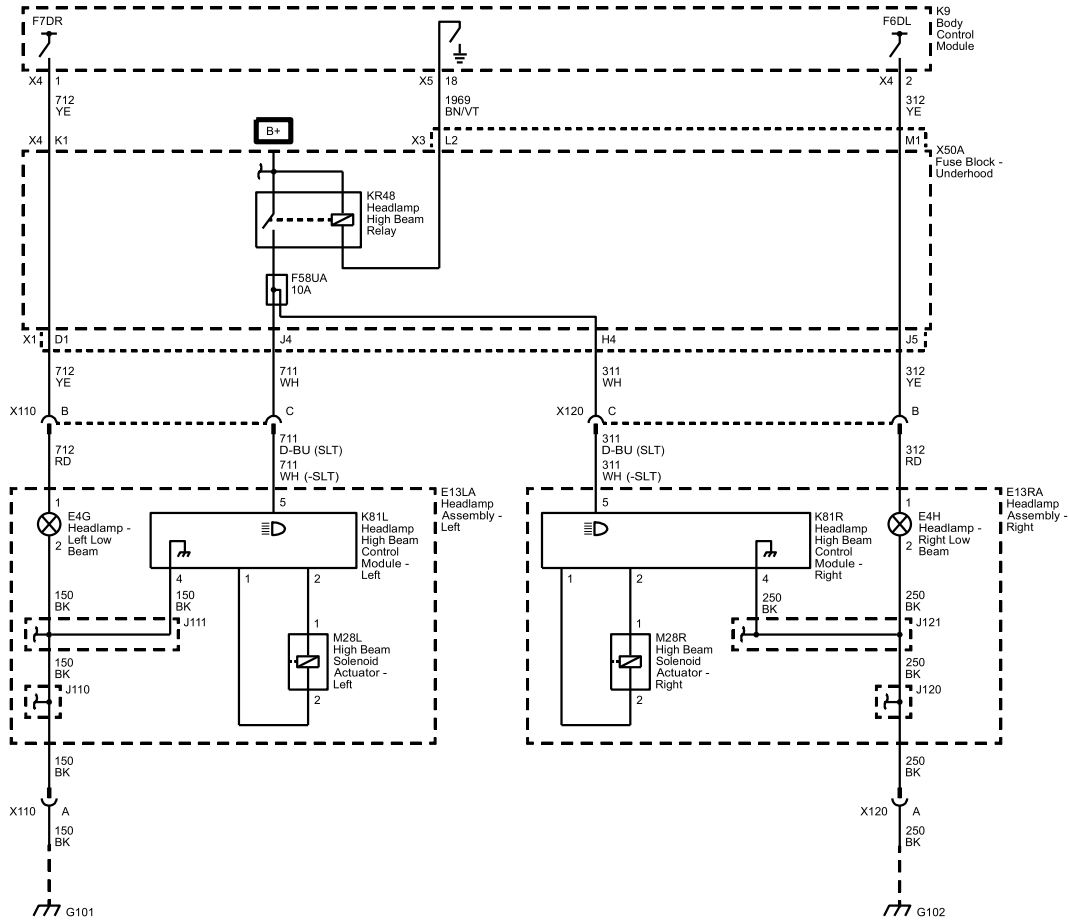

Headlamps (GMC/Z88)

2015 CHEVROLET SILVERADO/GMC SIERRA
ELECTRICAL SECTION