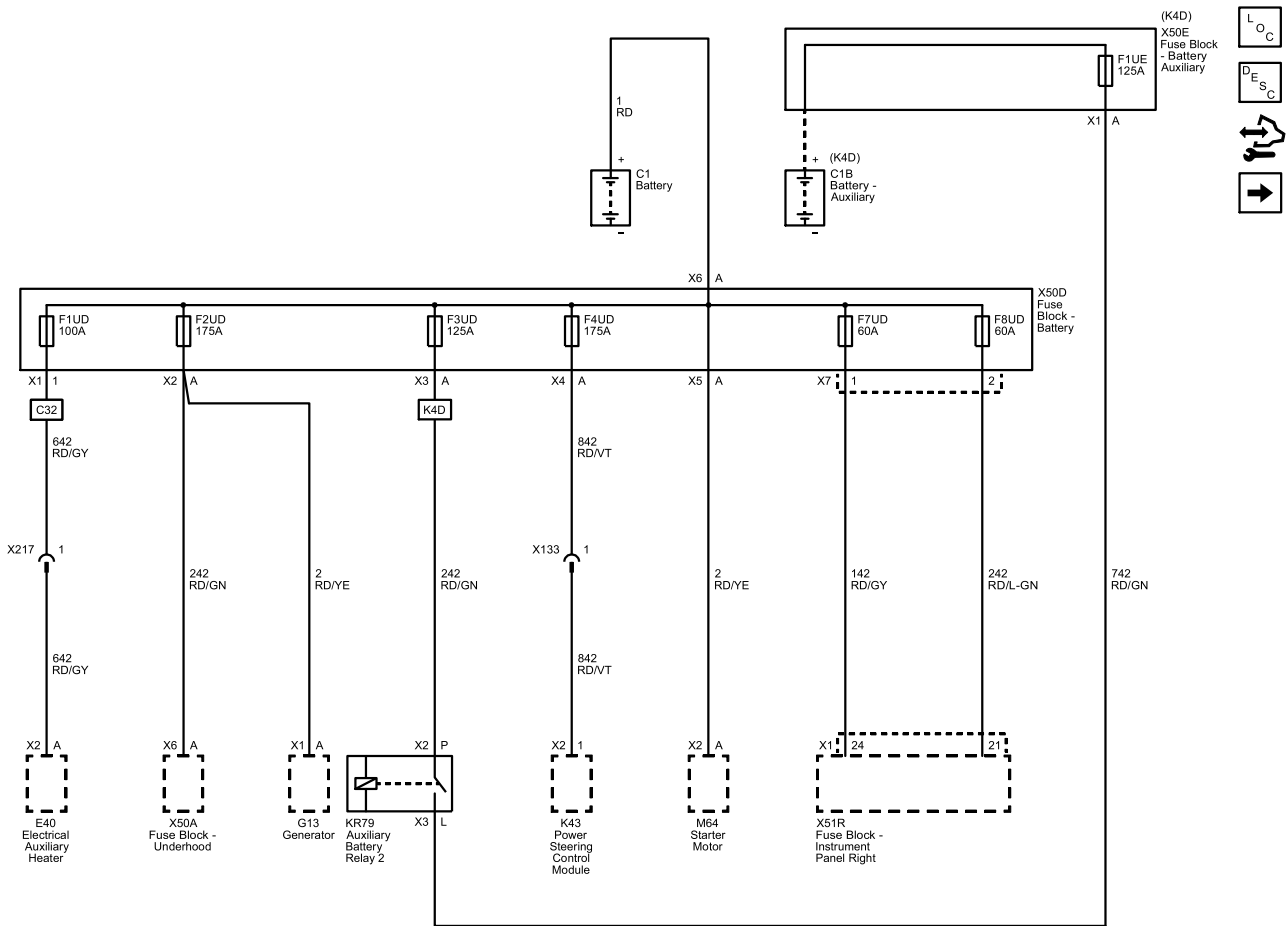

Wiring Systems and Power Management

Schematic and Routing Diagrams

Power Distribution Schematics

X50D Fuse Block - Battery and X50E Fuse Block - Battery Auxiliary (1500)

2015 CHEVROLET SILVERADO/GMC SIERRA
ELECTRICAL SECTION