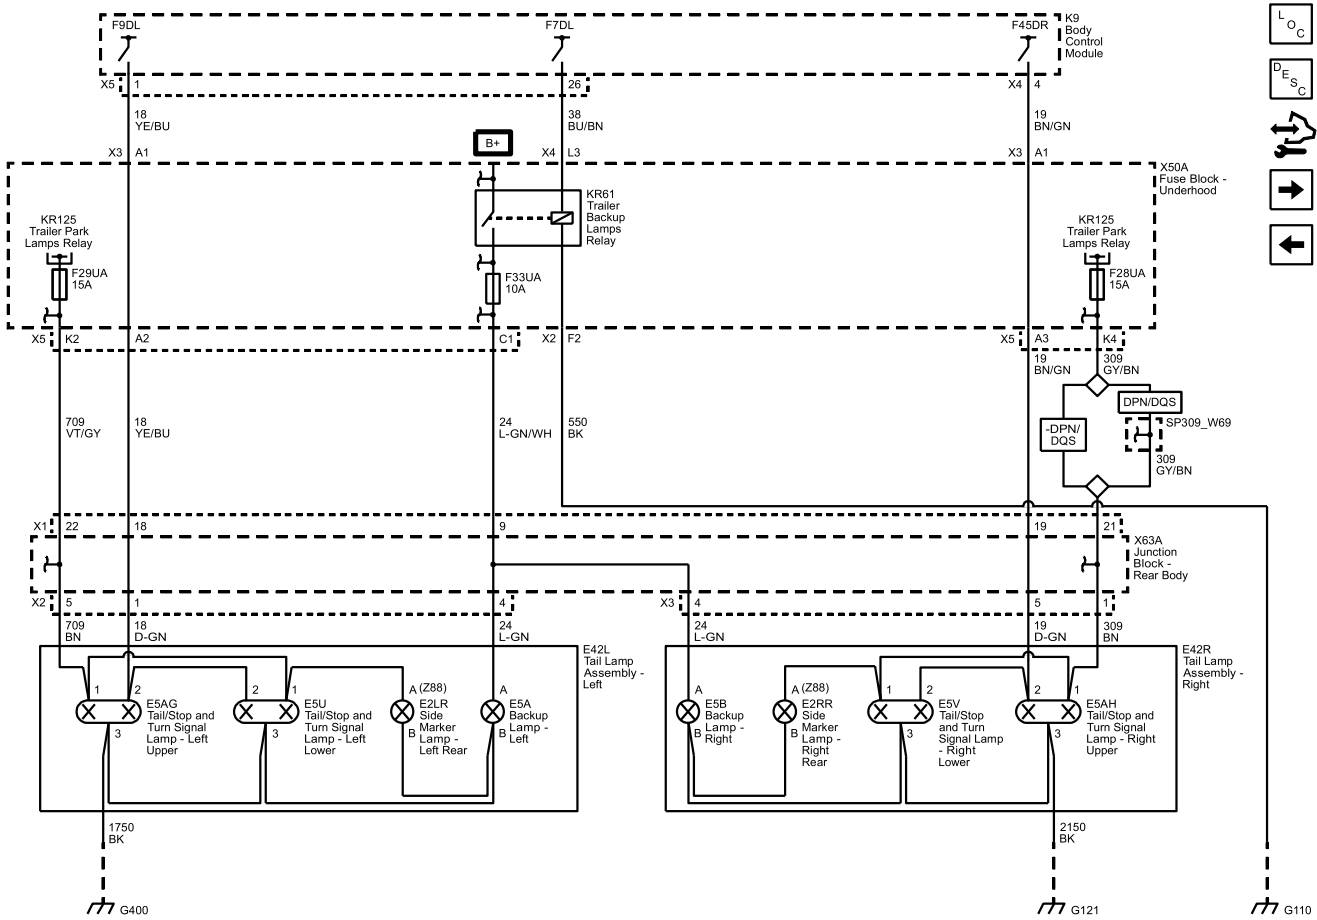

Tail Lamps (without ZW9)

2015 CHEVROLET SILVERADO/GMC SIERRA
ELECTRICAL SECTION