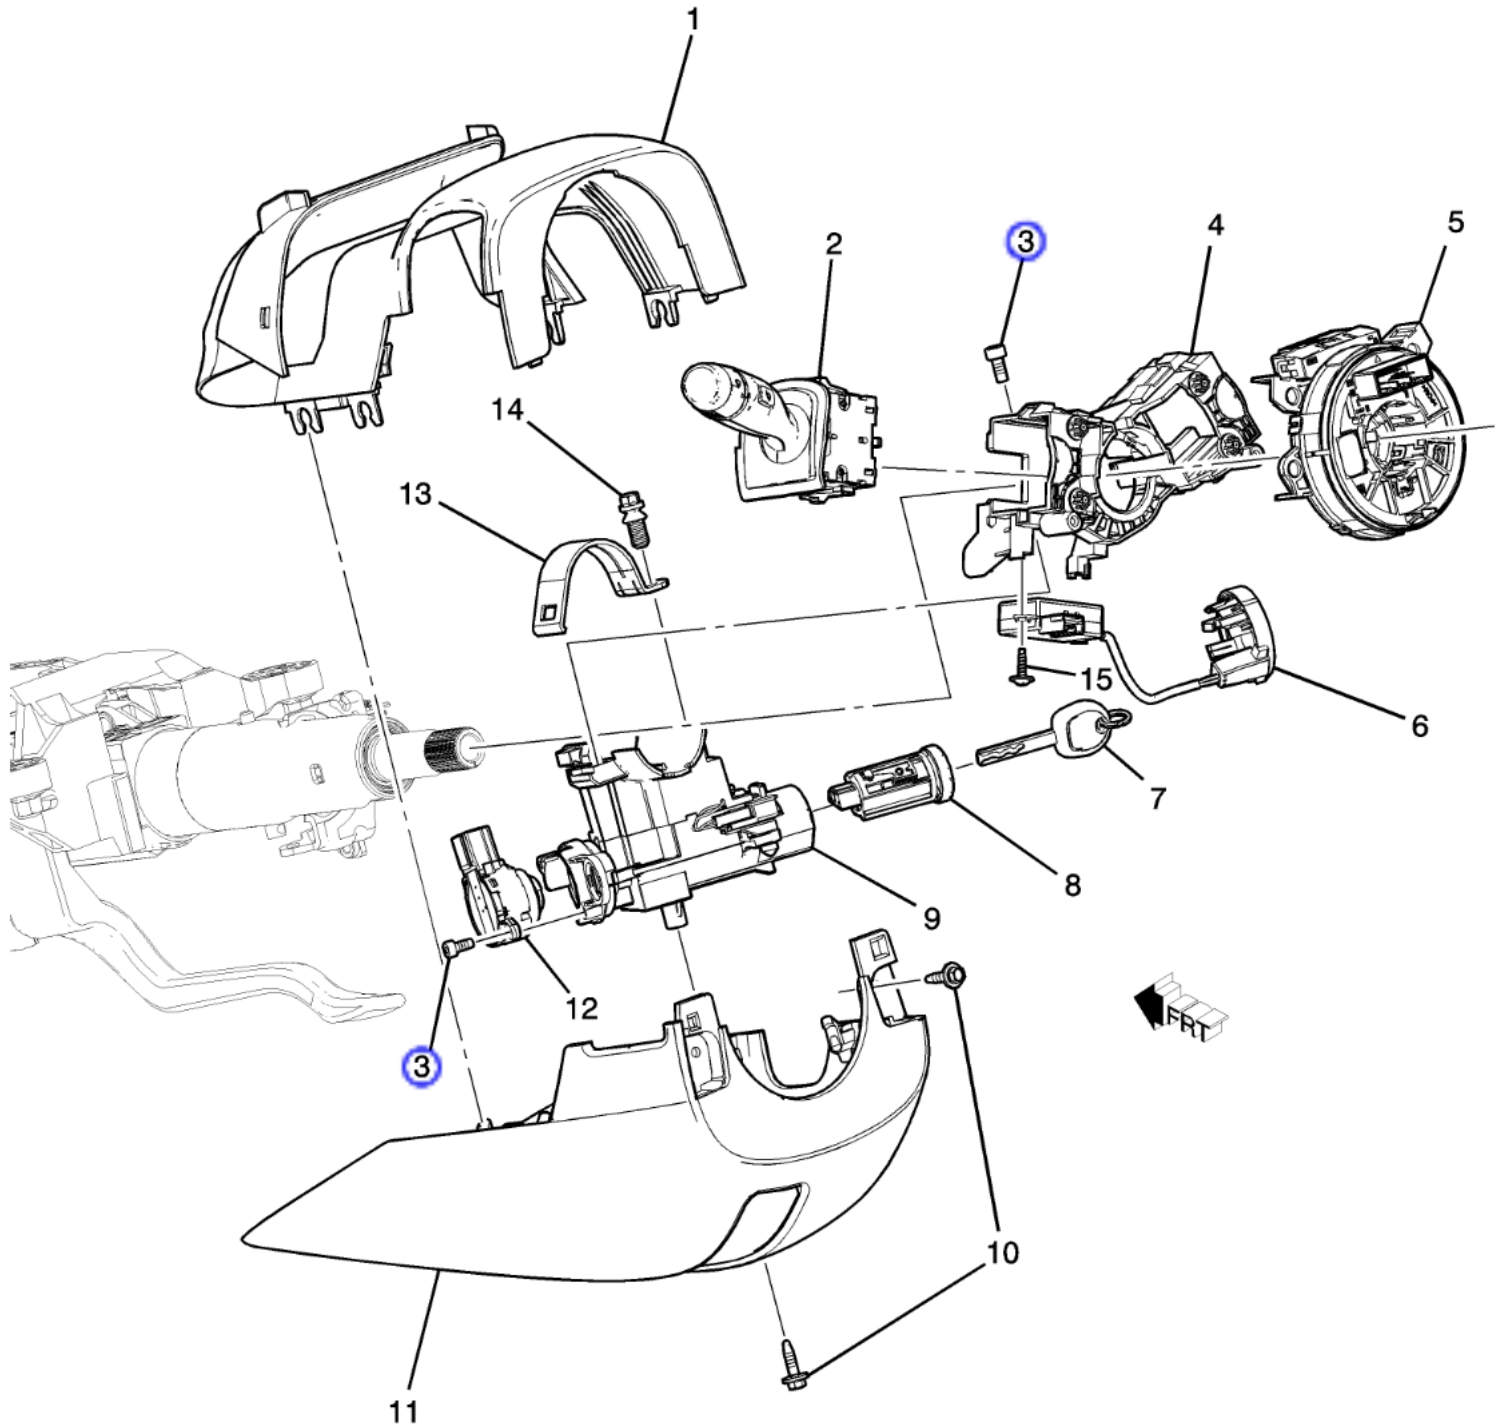

LC - Lt Truck Chevrolet>2019>C - 5C2 - SILVERADO 1500 - 03,43,53 Bodystyle (2WD)(New Model)>06 - FRONT AXLE-FRONT SUSPENSION-
STEERING>(5C06-020) 2019-2021 CK1(03-43-53) STEERING COLUMN TRIM PART 2 (EXC KEYLESS START BTM)

 =  Single Use Part

5C06-020 04/13/2018

Make: Lt Truck Chevrolet

Year: 2019

Model: SILVERADO 1500 - 03,43,53 Bodystyle (2WD)(New Model)

LC - Lt Truck Chevrolet>2019>C - 5C2 - SILVERADO 1500 - 03,43,53 Bodystyle (2WD)(New Model)>06 - FRONT AXLE-FRONT SUSPENSION-STEERING>(5C06-020) 2019-2021 CK1(03-43-53) STEERING COLUMN TRIM PART 2 (EXC KEYLESS START BTM)

Call	Part #	Group	H	Description	Usage	Year	Qty
15	11546968	02.195		BOLT, THEFT DTRNT MDL (M4X1.46X12 9 OD) (SCREW-PANWASH) (9.675)	CK1 (03-43-53)	2019 - 2022	AR
15	39155106	02.195		BOLT, THEFT DTRNT MDL (M3X1.27X10, 8 OD) (W/FLG) (CR RECESS) (Service Lane Part)	CK1 (03-43-53) (K34) (EXC BTM,KI3)	2019 - 2021	02
15	39155106	02.195		BOLT, THEFT DTRNT MDL (M3X1.27X10, 8 OD) (W/FLG) (CR RECESS) (Service Lane Part)	CK1 (03-43-53) (EXC BTM,KI3,K34,UK3)	2019 - 2021	02

Part Description - BOLT, THEFT DTRNT MDL (M4X1.46X12 9 OD) (SCREW-PANWASH) (9.675)
WARNING: Cancer and Reproductive Harm - www.P65Warnings.ca.gov

Part Description - BOLT, THEFT DTRNT MDL (M3X1.27X10, 8 OD) (W/FLG) (CR RECESS) (Service Lane Part)
WARNING: Cancer and Reproductive Harm - www.P65Warnings.ca.gov