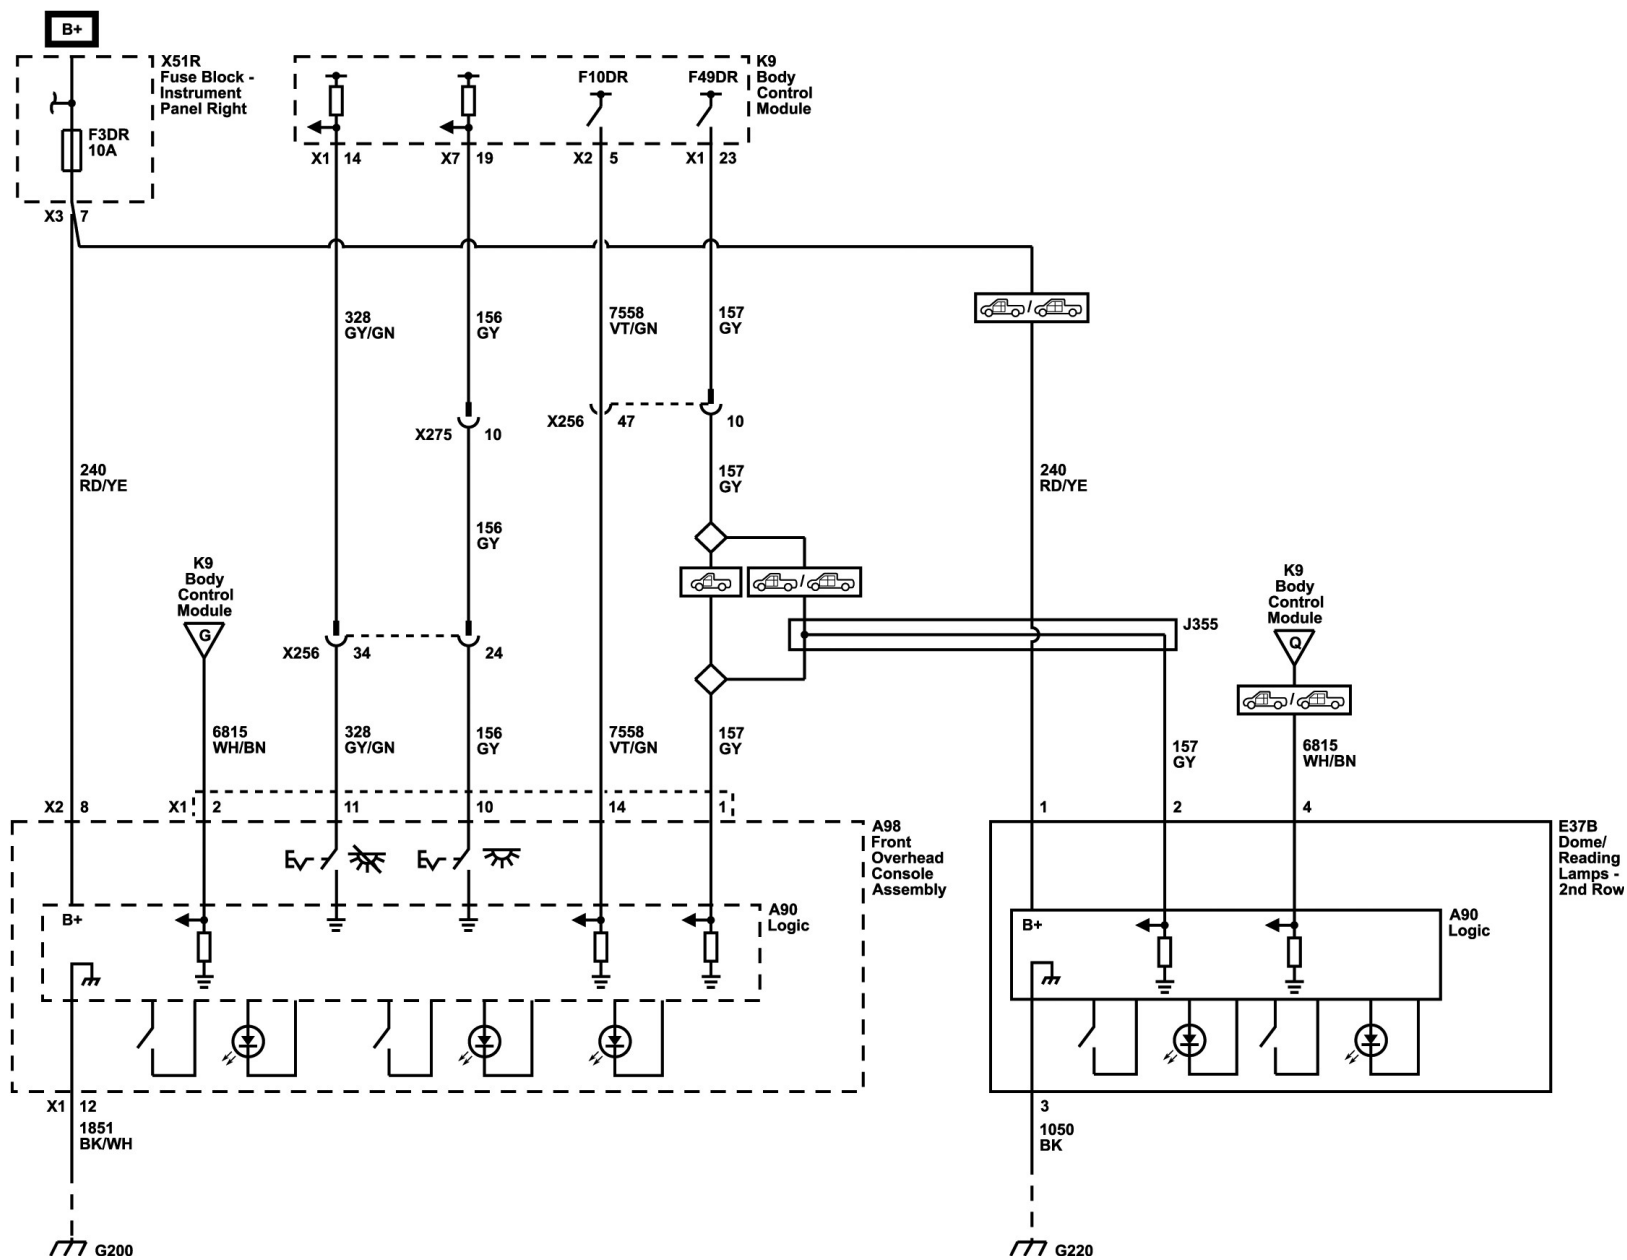

Controls and Overhead Lamps