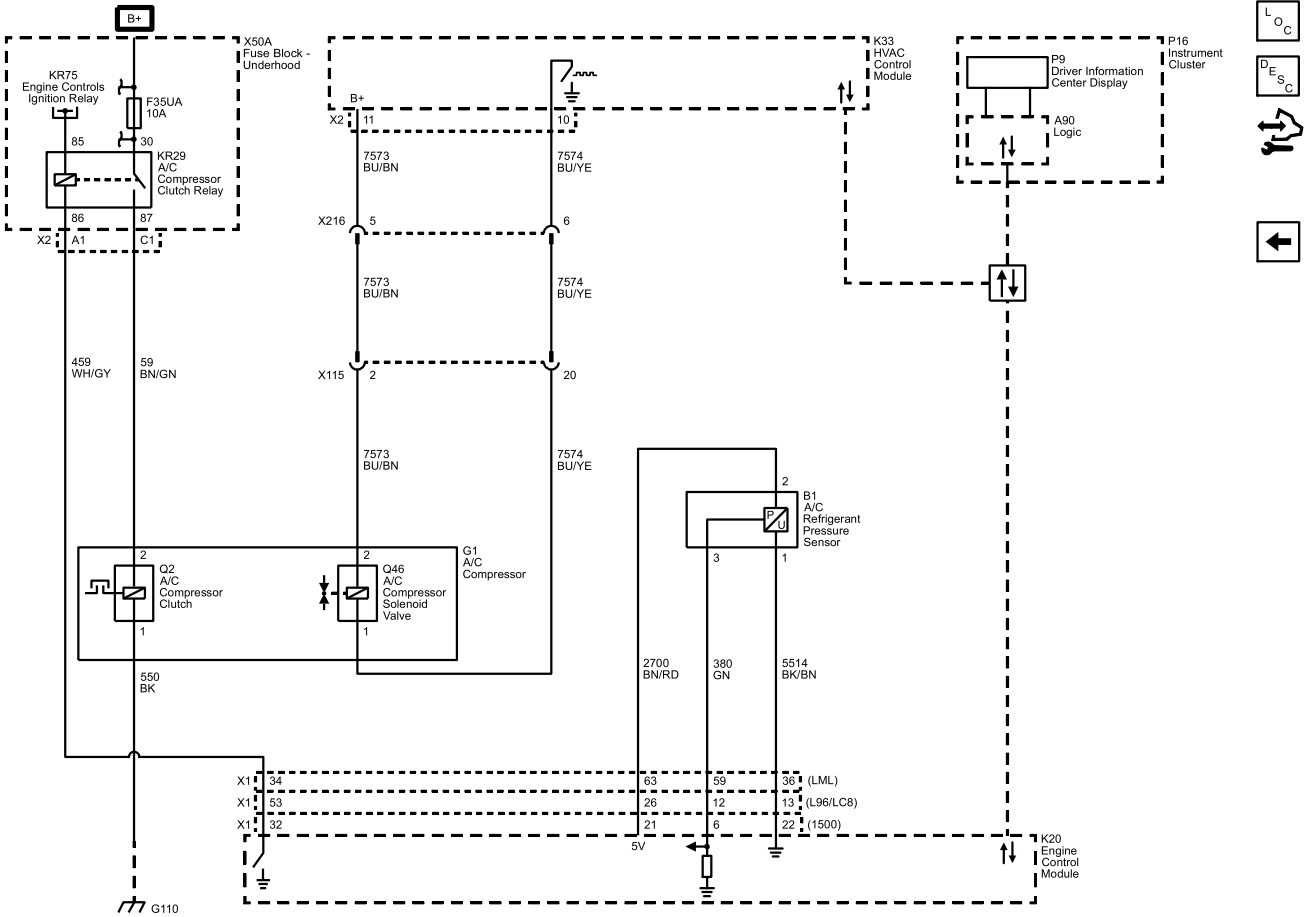

A/C Compressor Controls

2015 CHEVROLET SILVERADO/GMC SIERRA
ELECTRICAL SECTION