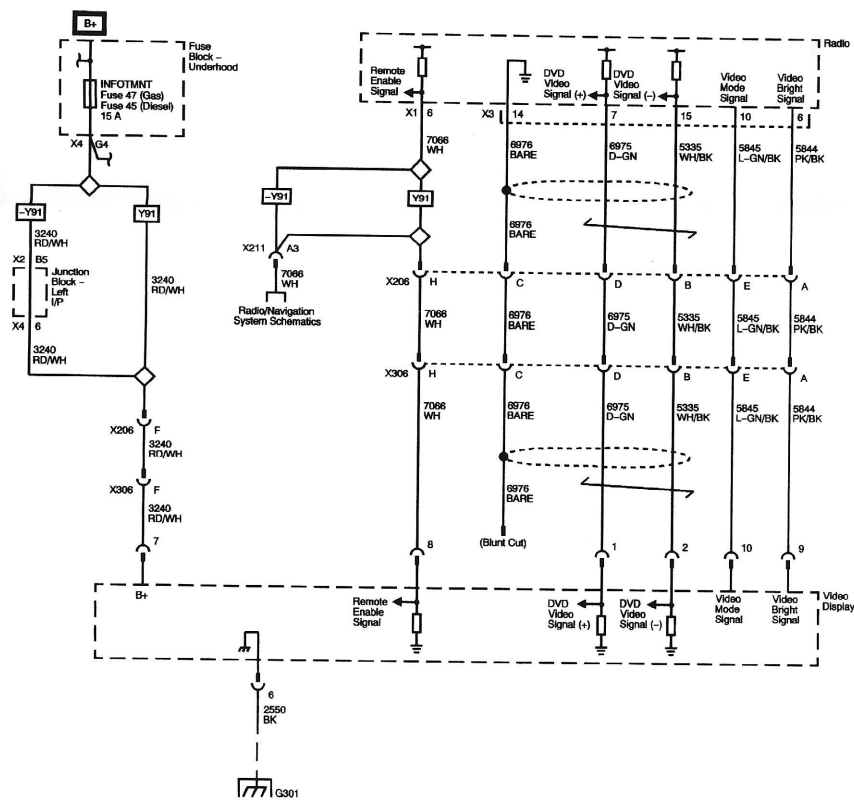

<- Back Forward ->

### Document ID# 1847952 2007 Chevrolet Silverado - 4WD

Feedback Print

## Display Power, Ground and Video Signals

<- Back Forward ->