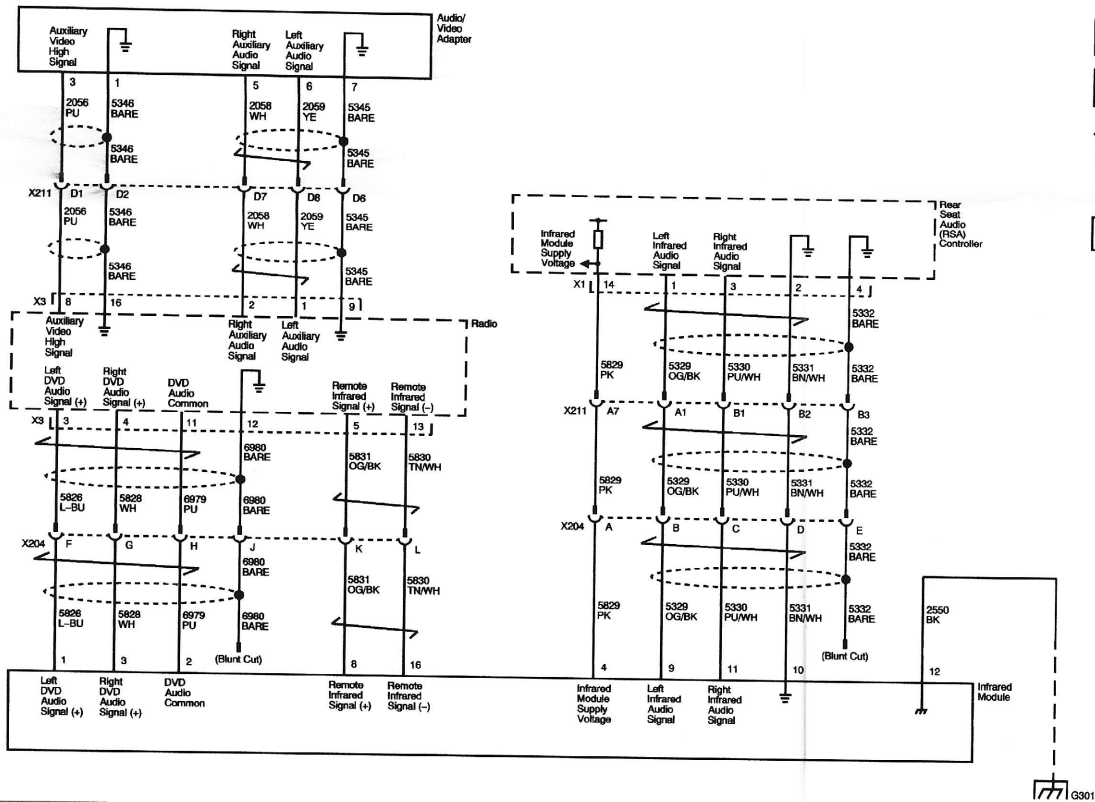

<- Back Forward ->

Document ID# 1847955 2007 Chevrolet Silverado - 4WD

Feedback Print

Audio Signals

<- Back Forward ->

Document ID# 1847955 2007 Chevrolet Silverado - 4WD

Feedback Print