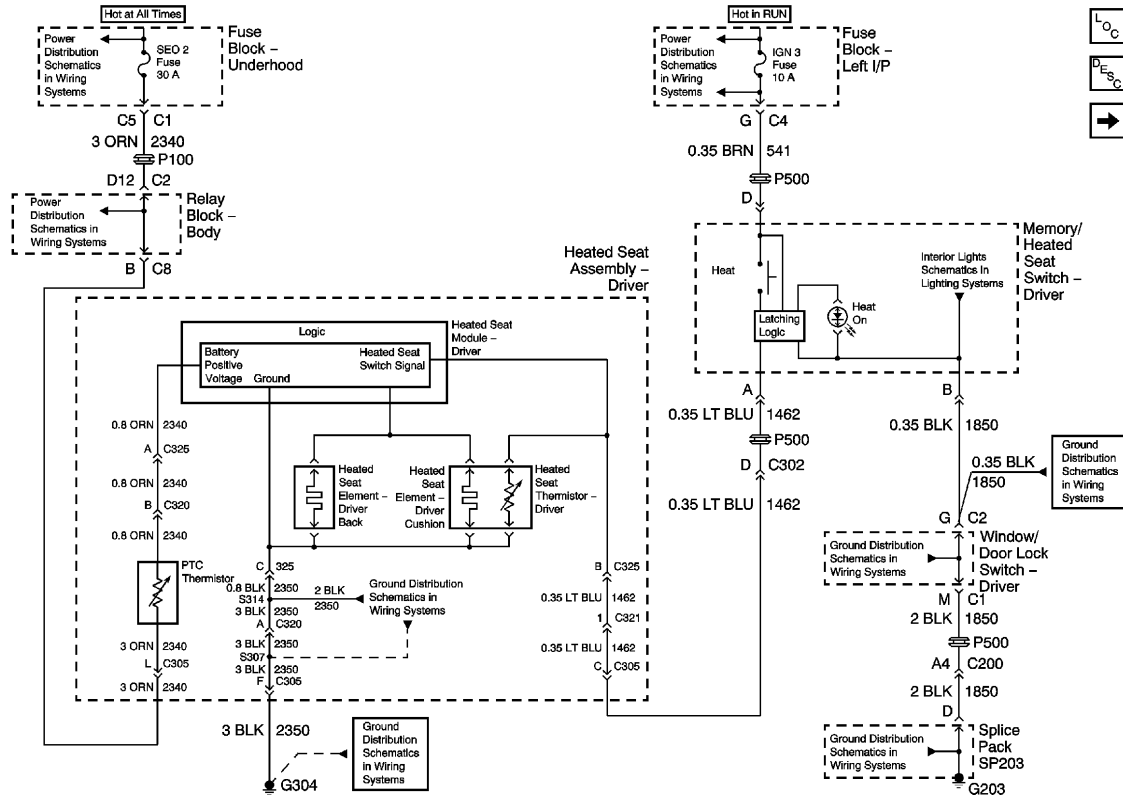

Document ID# 776499

2002 Chevrolet Chevy K Silverado - 4WD  
2GCEK19T221230343

<- Back

Forward ->

Print

FIGURE Driver Heated Seat(c)

Document ID# 776499

2002 Chevrolet Chevy K Silverado - 4WD  
2GCEK19T221230343