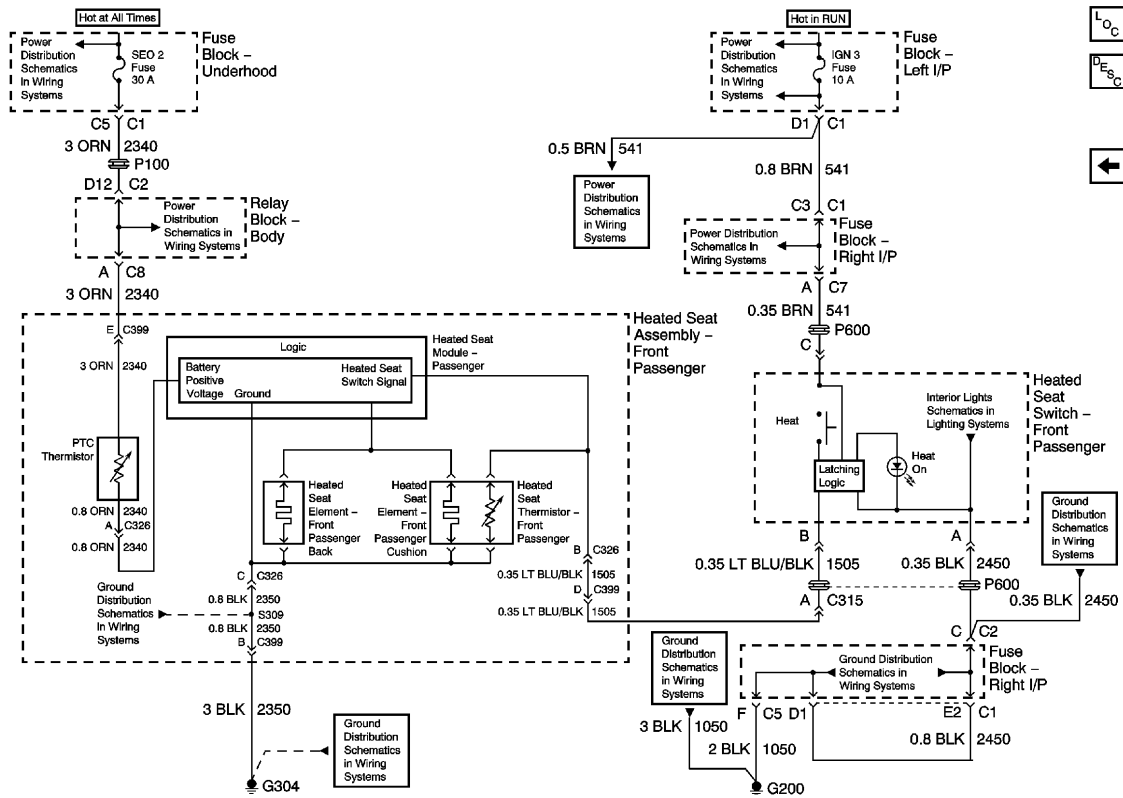

Document ID# 776504

2002 Chevrolet Chevy K Silverado - 4WD
2GCEK19T221230343

<- Back

Forward ->

Print

FIGURE Front Passenger Heated Seat(c)

Document ID# 776504

2002 Chevrolet Chevy K Silverado - 4WD
2GCEK19T221230343

<- Back

Forward ->

Print