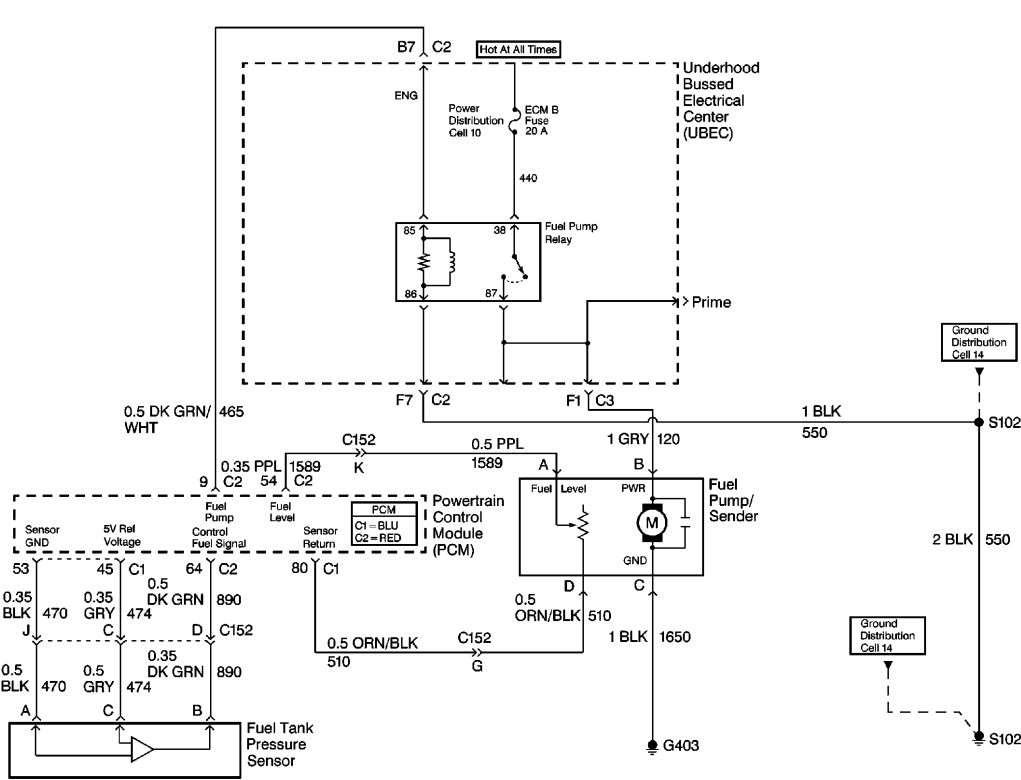

<- Back

Forward ->

Document ID# 364882 1999 GMC Truck GMC C Sierra - 2WD

Print

FIGURE Cell 21: Fuel Pump Relay, Fuel Tank Pressure Sensor, G403, G103, S103(c)

<- Back

Forward ->

Document ID# 364882 1999 GMC Truck GMC C Sierra - 2WD