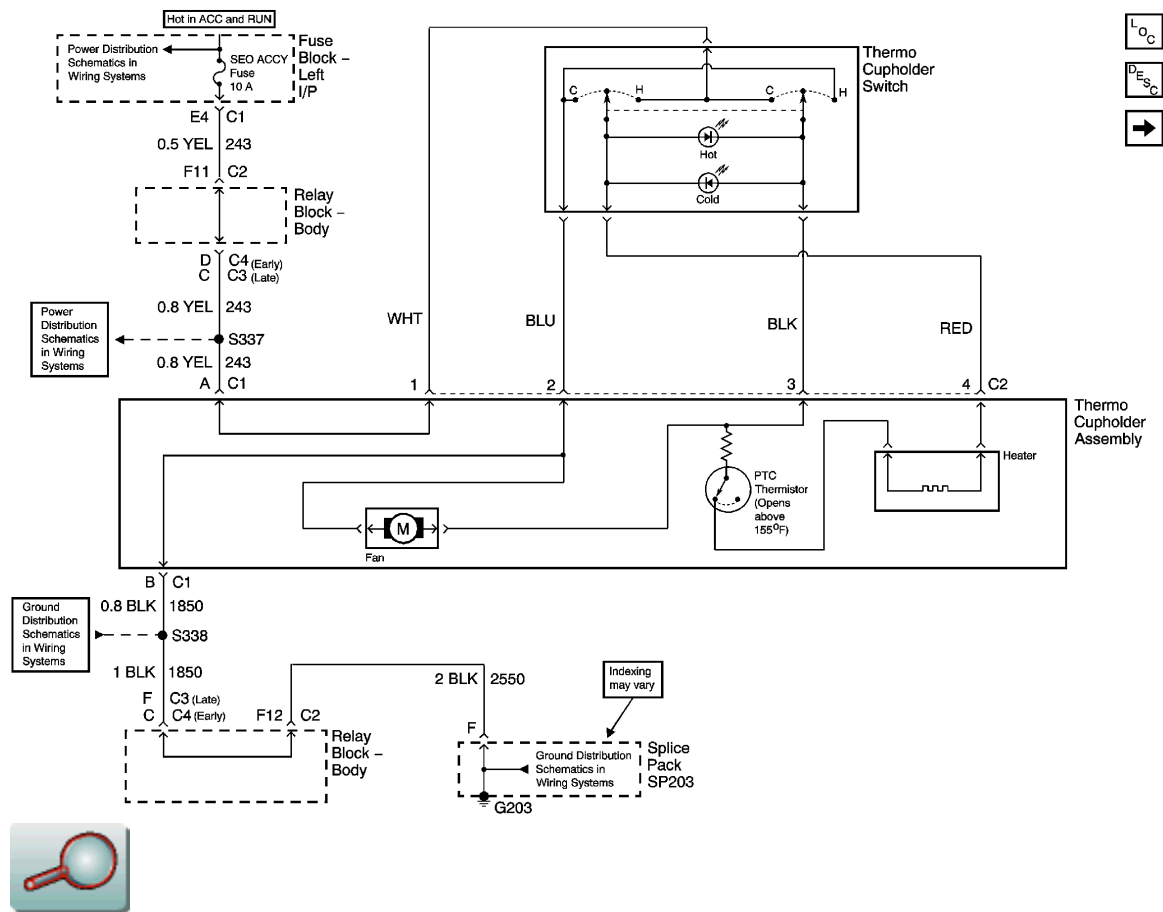

<- Back

Forward ->

Document ID# 879171

2002 Chevrolet Chevy K Silverado - 4WD

Print

FIGURE Thermo Cupholder - Sierra Professional Only(c)

<- Back

Forward ->

Document ID# 879171

2002 Chevrolet Chevy K Silverado - 4WD

Print