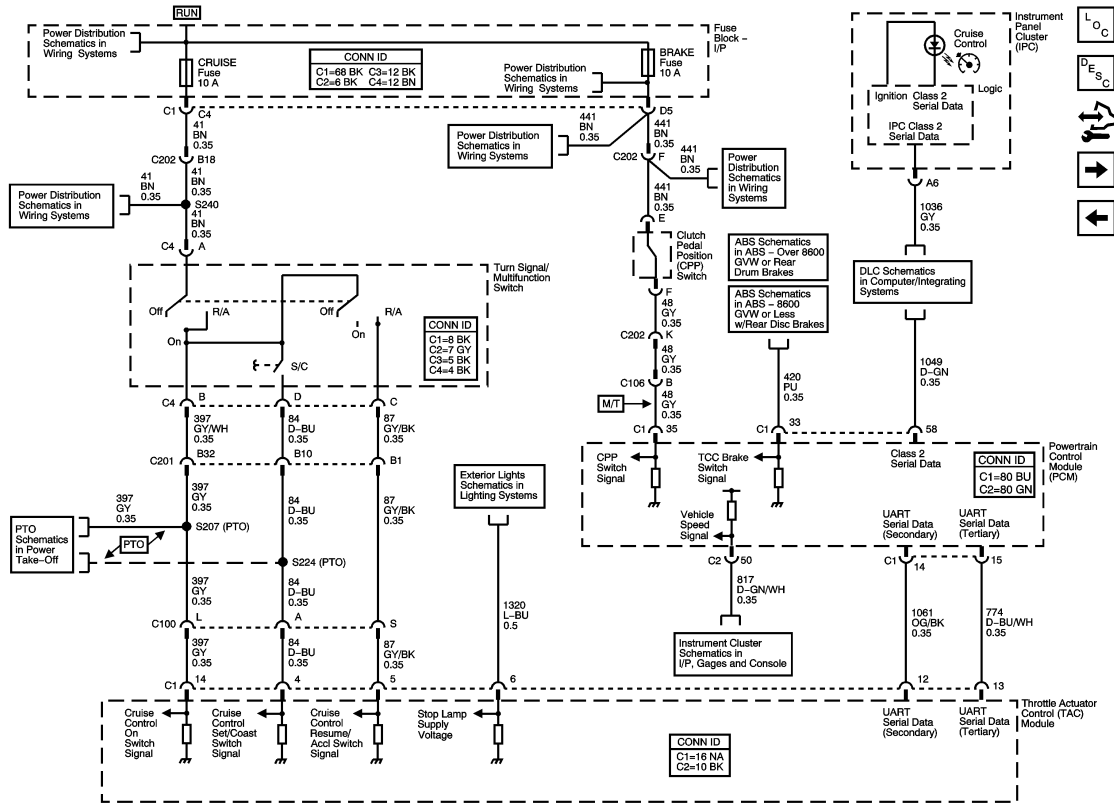

<- Back Forward ->

Document ID# 1434638 2005 Chevrolet Chevy C Silverado - 2WD

Print

FIGURE 4.8, 5.3, 6.0, and 8.1L(c)

<- Back Forward ->

Document ID# 1434638 2005 Chevrolet Chevy C Silverado - 2WD

Print