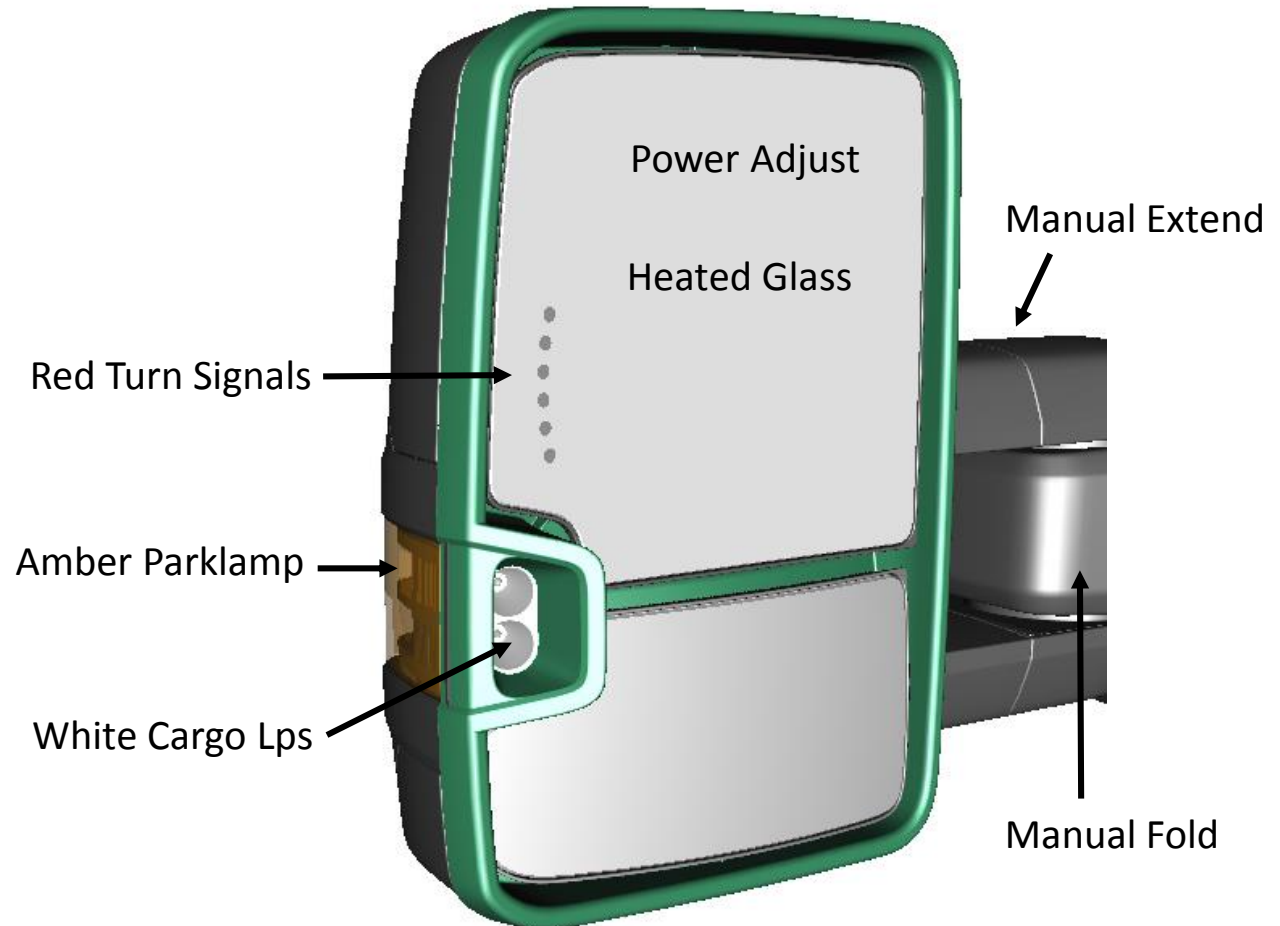

Accessory Camper Mirrors

- Accessory RPOs are S4O/Chrome/23372181 and S4Z/Black/23372182.
- Accessory kit can only be used to replace DL8 and DL3 mirrors.
  (Next page shows DL8 and DL3 content.)
- Accessory camper mirror same as factory ordered DPN option.
- Note there is also a 2015 factory option DQS uplevel camper mirror.