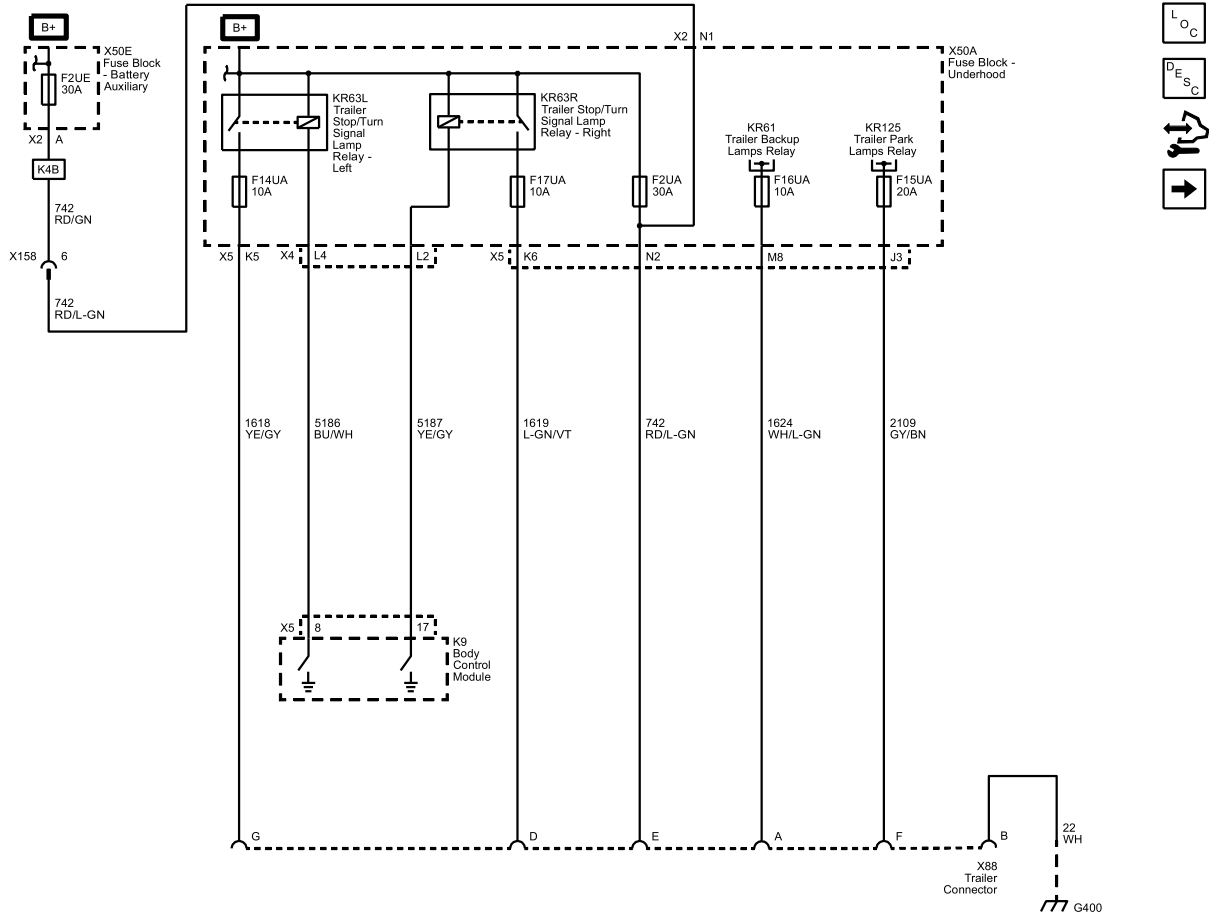

Trailer Connector/Provision Schematics

Trailer Connector Pins: A, B, D, E, F, G (Z82 without 8S3 or UY2)

2015 CHEVROLET SILVERADO/GMC SIERRA  
ELECTRICAL SECTION