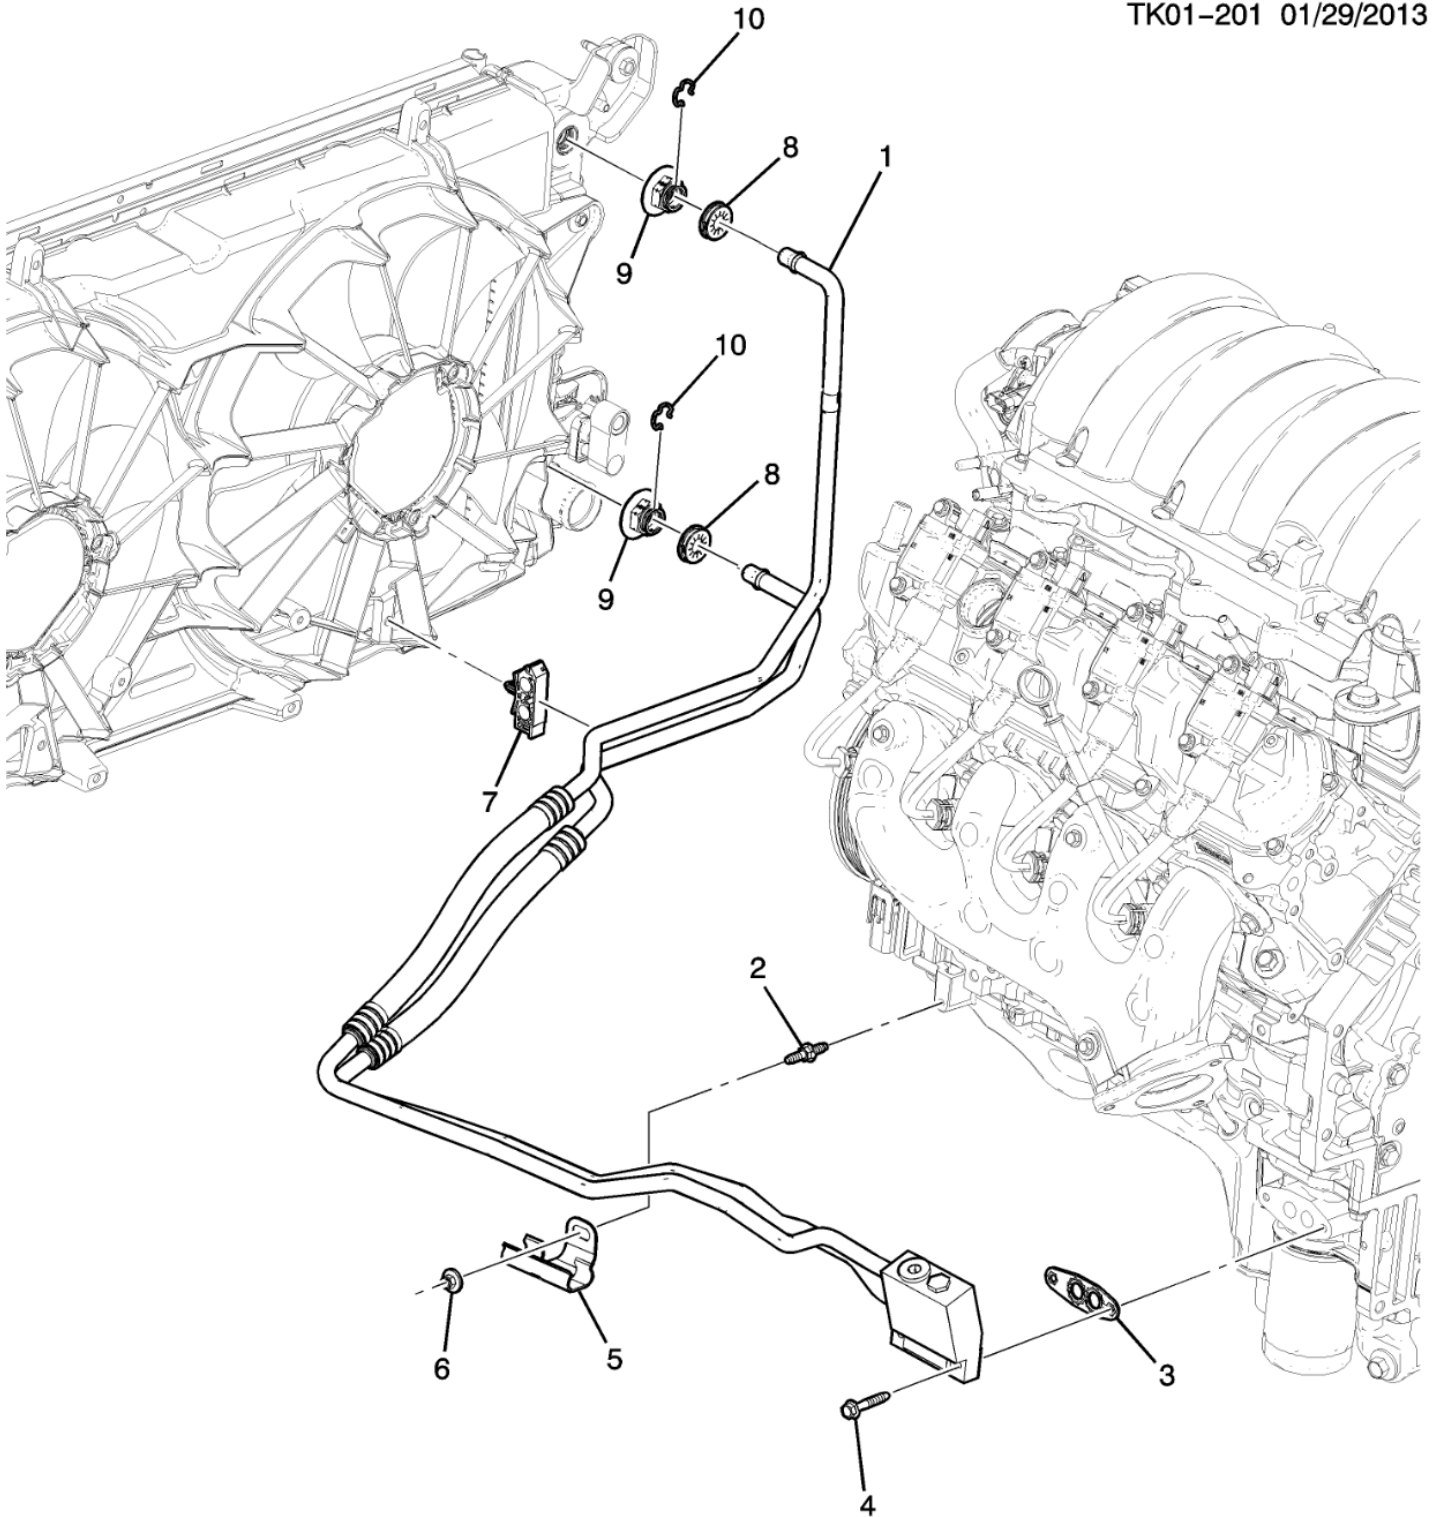

VIN: 3GCPREC0JG393783

L - Light Truck > 2018 > C - 5C1 - CC15543 - Silverado / Sierra / Cheyenne - 03, 43, 53 Bodystyle (2WD) > 01 - COOLING
SYSTEM-GRILLE-OIL SYSTEM > (TK01-201) 2014-2018 CK1(03-43-53) ENGINE OIL COOLER LINES (L83/5.3C,L86/6.2J) >
TK01-201 01/29/2013

Call	Part #	Group	H	Description	Usage	Year	Qty
1	84073495	01.540		HOSE, ENG OIL CLR (INCLS 3-5,8) (Service Lane Part)	CK1 (03-43-53) (L83,L86,KC4)	2015 - 2018	01
2	11610123	08.981		STUD, HFH,M6X1X16,M6X1X13,4 1 TL,14.2 OD, GMW25 (8.8) STL,GMW3200 (ENG WRG HARN CLA) (Service Lane Part)		2014 - 2019	01
3	23129010	01.550		GASKET, ENG OIL CLR (PART OF 1) (Service Lane Part)	CK1 (03-43-53) (L83,L86,KC4)	2015 - 2018	01
4	11588715	08.900		BOLT, HFH,M6X1X35,18 THD,14.2 OD,8.8,GMW3359,5MM M POINT (PART OF 1) (Service Lane Part)		2014 - 2019	02
5	15698443	01.540		CLIP, ENG OIL CLR HOSE (PART OF 1) (2 PLACE HINGED) (Service Lane Part)	CK1,2,3 (KC4)	2015 - 2019	01
5	23129011	01.540		CLIP, ENG OIL CLR HOSE (PART OF 1) (@ OIL COOLER HOSE) (Service Lane Part)	CK1 (03-43-53) (L83,L86,KC4)	2015 - 2018	01
6	11609411	08.917		NUT, HEX W/CON WA,M6X1,5.7 THK,16 OD,9,GMW3200 (RDO PWR ANT GND STRP) (Service Lane Part)		2014 - 2019	01
7	15698443	01.540		CLIP, ENG OIL CLR HOSE (2 PLACE HINGED) (Service Lane Part)	CK1,2,3 (KC4)	2015 - 2019	01
7	23129011	01.540		CLIP, ENG OIL CLR HOSE (@ OIL COOLER HOSE) (Service Lane Part)	CK1 (03-43-53) (L83,L86,KC4)	2015 - 2018	01

Call	Part #	Group	H	Description	Usage	Year	Qty
8	25770998	01.540		CAP, ENG OIL CLR HOSE CONN (PART OF 1) (BLACK) (PLASTIC CAP) (ACDelco #25770998) (Service Lane Part)	CK1 (L83,L86,KC4)	2015 - 2018	01
9	23378668	01.540		CONNECTOR, ENG OIL CLR (INCLS 10) (ACDelco #23378668) (Service Lane Part)	CK1,2,3 (03-43-53)	2015 - 2019	02
10	22988272	01.540		RETAINER, ENG OIL CLR CONN (PART OF 9) (Service Lane Part)	CK1 (03-43-53) (L83,L86,MYC,CMD,F WI,MSL,OST) (EXC NHT,5W4)	2016 - 2018	01