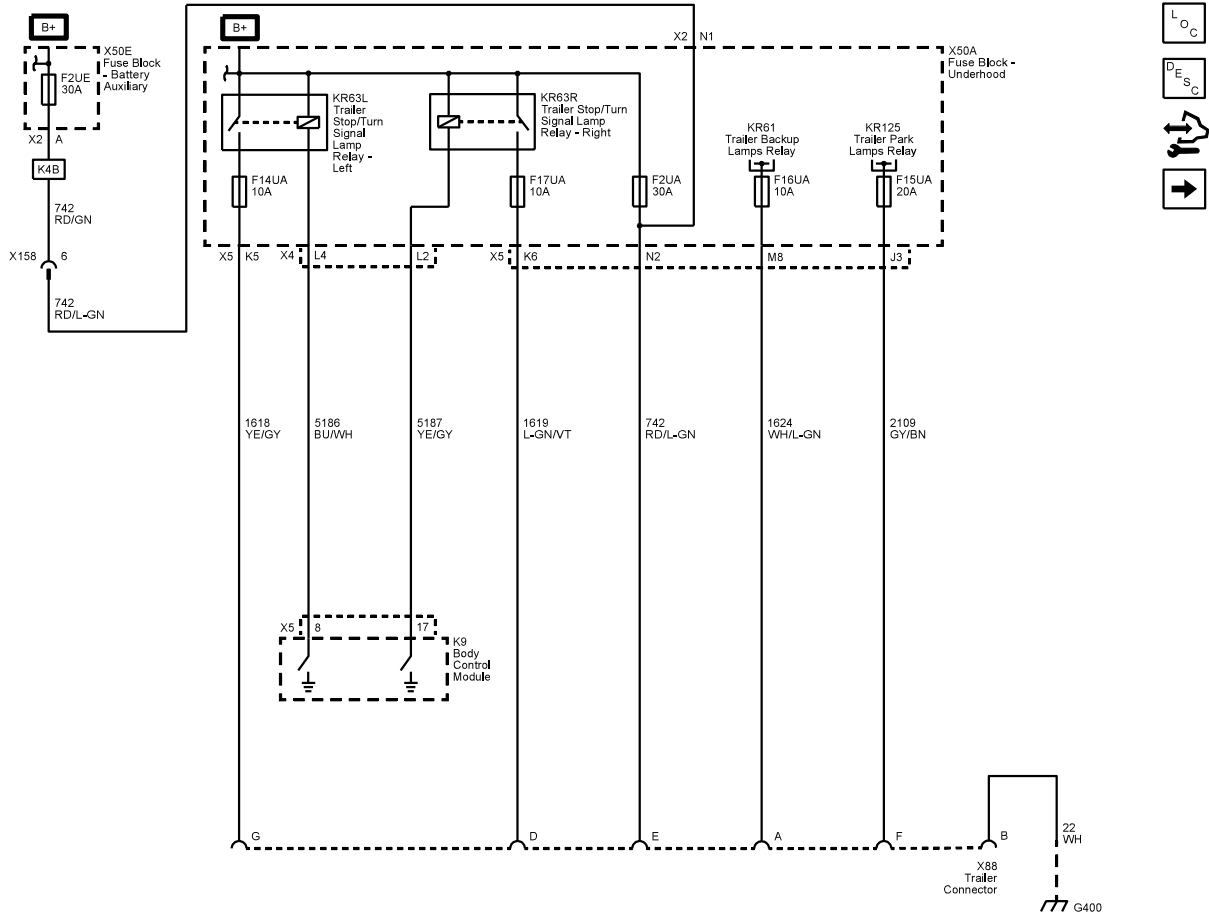

Trailer Connector/Provision Schematics

Trailer Connector Pins: A, B, D, E, F, G (Z82 without 8S3 or UY2)

2015 CHEVROLET SILVERADO/GMC SIERRA
ELECTRICAL SECTION